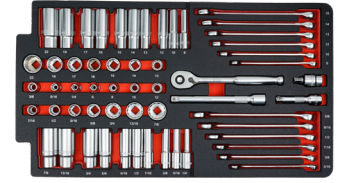

Combination Wrenches -
8 | 10 | 12 | 13 | 14 | 15mm
5/16" | 3/8" | 7/16" | 1/2" | 9/16" | 5/8"
3/8" Drive Standard Sockets 12 Point-
1/4" | 5/16" | 3/8" | 7/16" | 1/2" | 9/16" | 5/8"
3/4" | 13/16" | 7/8"
6 | 8 | 10 | 12 | 13 | 14 | 15 | 16 | 17 | 19 | 22mm
3/8" Drive Deep Sockets 12 Point -
1/4" | 5/16" | 3/8" | 7/16" | 1/2" | 9/16" | 5/8"
3/4" | 13/16" | 7/8"
8 | 10 | 12 | 13 | 14 | 15 | 16 | 17 | 19 | 22mm