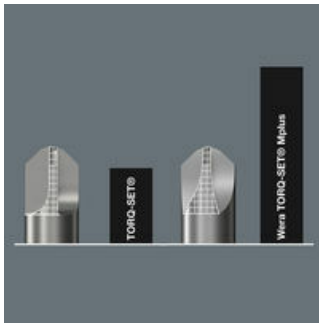

- For TORQ-SET® screws
- Mplus for more breaking torque and longer service life
- 1/4" hexagon drive (Wera connecting series 4)

High quality bits for TORQ-SET® screws. The stronger flanks - when compared with the conventional TORQ-SET profile - result in 70% more breaking torque and thereby enhanced durability whilst at the same time providing a perfect fit in the screw head. 1/4" hexagon, suitable for holders as per DIN ISO 1173-F 6.3.

TORQ-SET® Mplus

Wera developed the Mplus profile with stronger flanks compared with tools with a conventional TORQ-SET® profile. This results in approximately 70 % extra torsional strength and greatly extends the service life of Wera Mplus tools.