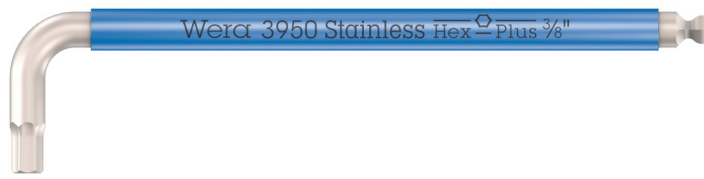

# 3950 SPKL Multicolour Imperial L-keys, imperial, stainless, 3/8" x 224 mm

## L-Keys for Hexagon Socket Screws

<b>EAN:</b>	4013288221407	<b>Size:</b>	224x42x14 mm
<b>Part number:</b>	05022858001	<b>Weight:</b>	232 g
<b>Article number:</b>	3950 SPKL Multicolour Imperial	<b>Country of origin:</b>	CZ
		<b>Customs tariff number:</b>	82041100

- L-keys for hexagonal socket screws
- Stainless L-keys are hardened to the same strength as conventional (carbon) steel tools, and prevent extraneous rust forming.
- Hex-Plus allows socket head screws to live longer
- Rubber sleeve for pleasant grip
- Hexagonal ballpoint on the long arm

Premium L-key made of stainless steel for imperial hexagonal socket screws by Wera. Stainless steel prevents transmission of extraneous rust. The Hex-Plus profile offers larger contact surfaces in the screw head. The notch effect is reduced to a minimum and the destruction of the screw head is almost eliminated. With hexagonal ball tip at the long arm: The ball-shaped tip profiles enable the tool shaft to be moved and pivoted relative to the screw axis which allows screwdriving "around the corner". Take it easy tool finder with colour coding by size.