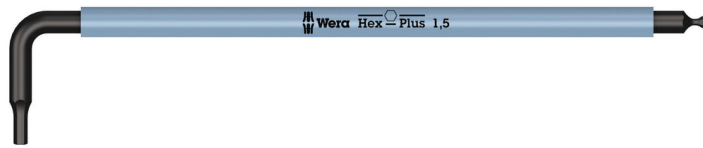

950 SPKL L-key Multicolour, metric, 1.5 x 90 mm

L-Keys for Hexagon Socket Screws

EAN:	4013288167842	Size:	93x17x4 mm
Part number:	05022600001	Weight:	6 g
Article number:	950 SPKL Multicolour	Country of origin:	CZ
		Customs tariff number:	82041100

- L-keys for hexagonal socket screws
- Hex-Plus allows socket head screws to live longer
- Colour coded, easy-to-grip plastic sleeve, even at low temperatures
- Hexagonal ballpoint on the long arm
- Wear-resistant size marking

High quality Wera L-keys with colour coded, convenient plastic sleeve. This means that the tool is quickly accessible and the ergonomic and pleasant handle is easy on the hands even at low temperatures. The Hex-Plus profile offers a larger contact surface within the screw head. This reduces the notching effects to a minimum and almost completely eliminates the risk of destroying the screw recess. The ball-end on the long arm allows for reliable working even in difficult installation situations. The BlackLaser surface treatment provides outstanding surface protection, even against corrosion, and a long service life. The tools are quickly to hand thanks to the laser-engraved and thereby wear-resistant size markings on the L-keys.

L-Keys for Hexagon Socket Screws

L-keys with a thermoplastic sleeve

We questioned the classic L-key design, since all too often the screw head recess is rounded out, meaning screws can no longer be tightened or loosened - and so the user finds the L-key slipping out of the recess. Wera Hex-Plus tools have a larger contact surface in the screw head. The notching effects are reduced and thereby the deformation of the screws. At the same time, as much as 20 % more torque can be applied.