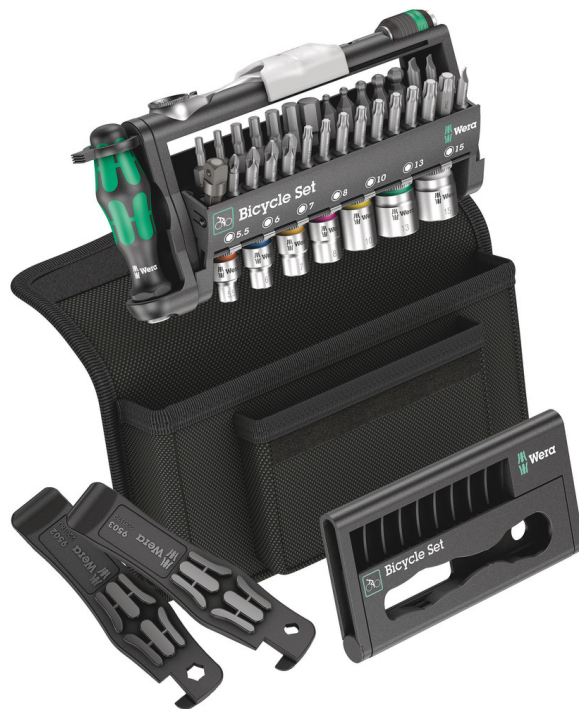

Bicycle set 3, 41 pieces

Zyklop Mini 1

EAN:	4013288211248	Size:	210x110x65 mm
Part number:	05004172001	Weight:	678 g
Article number:	Bicycle Set 3	Country of origin:	CZ
		Customs tariff number:	82079030

- Compact 41-piece screwdriving tool set for bicycle operations, also for mobile use
- Practical range for DIY assembly work and repairs
- Tools for the most popular screw profiles on road bikes, mountain bikes and e-bikes
- With Take it easy tool finder: colour coding by size
- Robust, surface-friendly, compact low weight textile pouch
- Including two tyre jacks with additional functions

Bicycle tool set with ratchet, bit, sockets and a bit hand holder in a compact space. Perfect as a universal companion with a variety of screwdriving challenges. High quality bit hand-holder with Kraftform Plus handle for comfortably ergonomic work, which avoids blisters and calluses. Hard grip zones for high working speed, soft grip zones for high torque transmission. Bit ratchet for quick work when bolting by machine or by conventional hand tool is not possible due to lack of space. Fast switching from left to right and vice versa via the switching lever. Quick turning (by thumb) over the grooved ratchet head. Simplest operation even with just one hand. Ergonomic ratchet head/lever: Kraftform geometry with perfectly shaped contact surfaces for fingers. The direct bit holder in the ratchet head and the smallest tool design allow for low working heights. Small return angle of 6° for precise work. Robust drop forged full steel design. Torques of over 65 Nm. The Rapidaptor bit holder with quick-turn coating can be used as an extension, for lightning-fast bit changes with only one hand without auxiliary tools of even the smallest bit sizes. Tough bits, for universal use. Hand and machine sockets for almost all applications. With "Take it easy" tool finder with colour coding by size - for easy and fast location of the required tool. Easy to grasp even with oily hands. With ball-catching groove. For external hexagonal bolts and sockets. Made of matt-chromed chrome-vanadium. With the glass fibre reinforced plastic tyre jacks, the tyres can be safely levered off the rim without damaging the rim.

Web link

<https://products.wera.de/en/zyklop_ratchets_and_accessories_zyklop_mini_zyklop_mini_1_bicycle_set_3.html>

Wera - Bicycle Set 3
05004172001 - 4013288211248

Wera Werkzeuge GmbH
Korzter Straße 21-25
D-42349 Wuppertal
Tel: +49 (0)2 02 / 40 45-0
E-Mail: info@wera.de