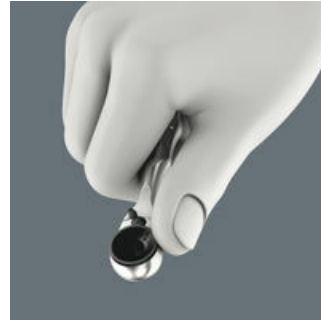

### Zyklop Mini 1

Hook and Loop Fastener Strip 120, 120 x 50 mm

1x 120 x 50 mm

### Rapid screwdriving

High working speeds can be attained with the Zyklop Mini 1. The thumb wheel is important, enabling more rapid screwdriving, and the Zyklop Mini handle only needs to be used for the final tightening of the screw.