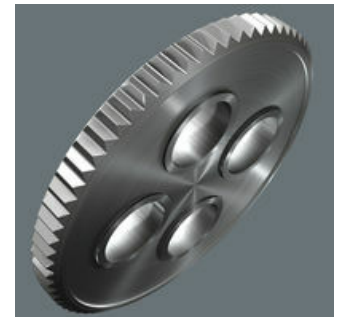

1x 105 mm

9503 Tyre jack with valve ejector, 105 mm

1x 105 mm

Hook and Loop Fastener Strip 70, 50 x 70 mm

1x 50 x 70 mm

The tool set to go

The bicycle set 13 contains tools for the most popular screw profiles on road bikes, mountain bikes and e-bikes. Thanks to the compact textile folding bag, the set is also the ideal companion on bike tours.

Rapid screwdriving

High working speeds can be attained with the Zyklop Mini 1. The thumb wheel is important, enabling more rapid screwdriving, and the Zyklop Mini handle only needs to be used for the final tightening of the screw.

Small return angle

The fine tooth mechanism, with its 60 teeth, allows a small return angle of only 6° - ideal for precision work.

Web link

https://products.wera.de/en/zyklop_ratchets_and_accessories_zyklop_mini_zyklop_mini_1_bicycle_set_1.html

Simple switching between left/right operations.

Slim design

Its slim design makes it ideal for all particularly confined working situations.

Lever tyre off the rim safely

With the glass fibre reinforced plastic tyre jacks, the tyres can be safely levered off the rim without damaging the rim. Lift off of the rim with one tyre jack, hook into a spoke and pull off the tyre with the second tyre jack. The two tyre jacks can be clicked together and are therefore not lost individually.