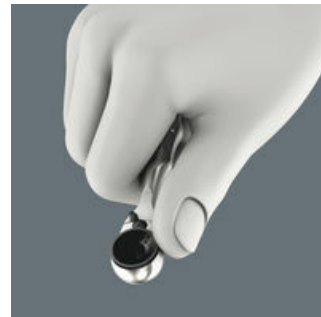

1x 105 mm

9503 Tyre jack with valve ejector, 105 mm

1x 105 mm

Hook and Loop Fastener Strip 70, 50 x 70 mm

1x 50 x 70 mm

The tool set to go

The bicycle set 13 contains tools for the most popular screw profiles on road bikes, mountain bikes and e-bikes. Thanks to the compact textile folding bag, the set is also the ideal companion on bike tours.

Rapid screwdriving

High working speeds can be attained with the Zyklop Mini 1. The thumb wheel is important, enabling more rapid screwdriving, and the Zyklop Mini handle only needs to be used for the final tightening of the screw.

Small return angle

The fine tooth mechanism, with its 60 teeth, allows a small return angle of only 6° - ideal for precision work.

Web link

https://products.wera.de/en/zyklop_ratchets_and_accessories_zyklop_mini_zyklop_mini_1_bicycle_set_1.html