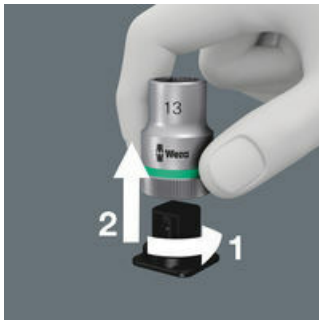

Zyklop Accessories, 1/4"

Set contents:

Belt A (textile belt), 9 location, unloaded, 39 x 238 mm

1x 39 x 238 mm

Hook and Loop Fastener Strips 30, 30 x 200 mm

1x 30 x 200 mm

Secure hold and easy removal

Practical nonwoven strips

Comes with convenient snap hook

The all new smooth turning mechanism guarantees both secure and rattle-free storage, yet allows easy removal of the tool.

The textile belt can be attached by means of the nonwoven reverse side and the hook and loop strips e.g. to a wall, shelf, tool trolley and to the Wera 2go tool transport system.