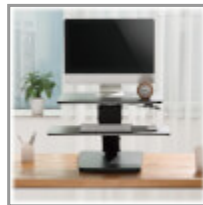

Safe-IT Adjustable-Height Sit-Stand Desktop Workstation, Antimicrobial Protection

MODEL NUMBER: **WWSSDTAM**

Height-adjustable workstation with antimicrobial protection provides space-saving convenience and ergonomic comfort while sitting or standing.

Features

Height-Adjustable Workstation Lets You Move from Sitting to Standing in Just Seconds

This Safe-IT™ workstation converts your fixed-height desk into a sit-stand workstation. The WWSSDTAM rests on a flat work surface and rises or lowers to your perfect height with a single touch. By alternating between sitting and standing throughout the day, you can improve your workspace's ergonomics without making any permanent changes to the existing surface.

Easy One-Touch Height Adjustment Helps You Find Your Sweet Spot

A simple press of the paddle raises or lowers the pneumatic spring arm for easy adjustment. The monitor platform and keyboard tray move together to provide smooth transitions between sitting and standing. Tension can be adjusted according to load (more tension for heavier loads, less tension for lighter items). The monitor platform adjusts between 6.3 and 17.5 inches (16 and 44.5 centimeters) above the work surface.

Large Work Surface Provides Plenty of Room for Your Work Accessories

The surface measures 23.6 x 15.7 inches (60 x 40 centimeters) to hold your monitor, smartphone, USB hub and almost anything else you may need to accomplish your day's tasks. Maximum weight capacity is 29 pounds (13.1 kilograms). The keyboard tray measures 8.5 x 26 inches (21.5 x 66 centimeters), which allows plenty of space for the largest and most popular keyboard models. The low-profile workstation blends into any décor and looks great on your work surface.

Antimicrobial Protection Helps Provide a Safer, Cleaner and Healthier Work Environment

The WWSSDTAM features antimicrobial protection that helps resist the growth of bacteria, viruses, fungi, mold and mildew.

Specifications

OVERVIEW	
UPC Code	037332265739

Highlights

- Height adjusts from 6.3 to 17.5 in. to help you find your ideal working position
- Easy one-touch paddle allows smooth transition from sitting to standing in seconds
- Large 23.6 x 15.7 in. rectangular surface supports monitor and other items up to 29 lb.
- Generously sized keyboard tray fits the largest and most popular keyboard models
- Antimicrobial protection helps resist the growth of bacteria, viruses, fungi, mold and mildew

Applications

- Convert a fixed-height desk into a sit-stand workstation without modifying or replacing the existing work surface
- Gain the benefits of one-touch height adjustment for sitting or standing

Package Includes

- Workstation
- Keyboard tray
- Hinge
- (6) Screws
- (2) Bumpers
- Hex wrench
- Owner's manual