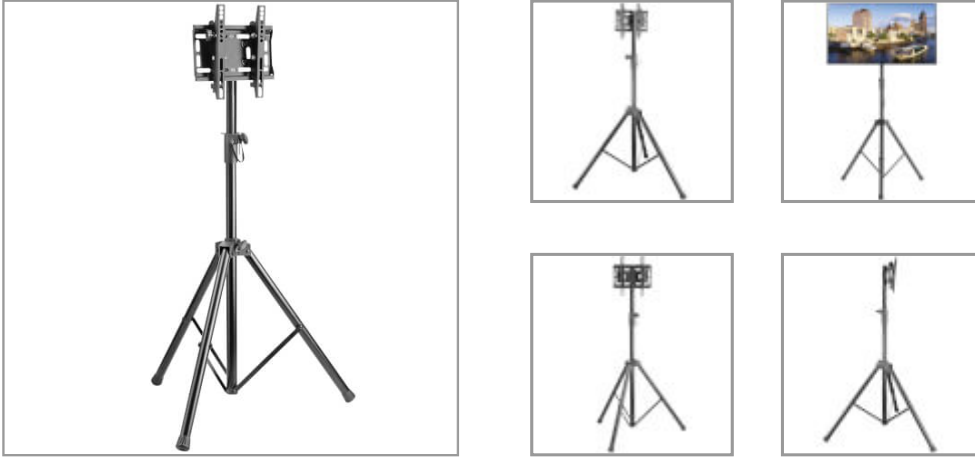

## Portable Digital Signage Stand for 23” to 42” Flat-Screen Displays

MODEL NUMBER: DMPDS2342TRIC

Tripod-style portable TV stand sets up quickly for delivering your message in a classroom, lobby or anywhere else with heavy foot traffic.

#### Set Up Your Digital Signage Wherever Your Audience Is

This portable TV stand fits most flat-panel displays, whiteboards and monitors from 23 to 42 inches (58 to 107 centimeters). It assembles easily to allow convenient setup wherever foot traffic flows, such as classrooms, trade shows, lecture halls, offices, auditoriums, restaurants, bars and hotels. The tripod-style stand adjusts to five different heights, and the display tilts for comfortable custom viewing.

#### Durable Steel Frame Designed to Last

The frame withstands the stress of repeated adjustments and supports up to 77 pounds (35 kilograms). Use the easy-grip knobs and security pin to lock the frame into place and protect the display against tipping. Because the tripod folds when not in use, the DMPDS2342TRIC is easy to transport and store.

### Highlights

- Supports most monitors, whiteboards and interactive displays from 23 to 42 in.
- Durable steel frame blends into any room décor and supports up to 77 lb.
- Tripod-style stand adjusts to different heights for comfortable custom viewing
- Easy-grip knobs and security pin lock stand into place and ensure display's safety