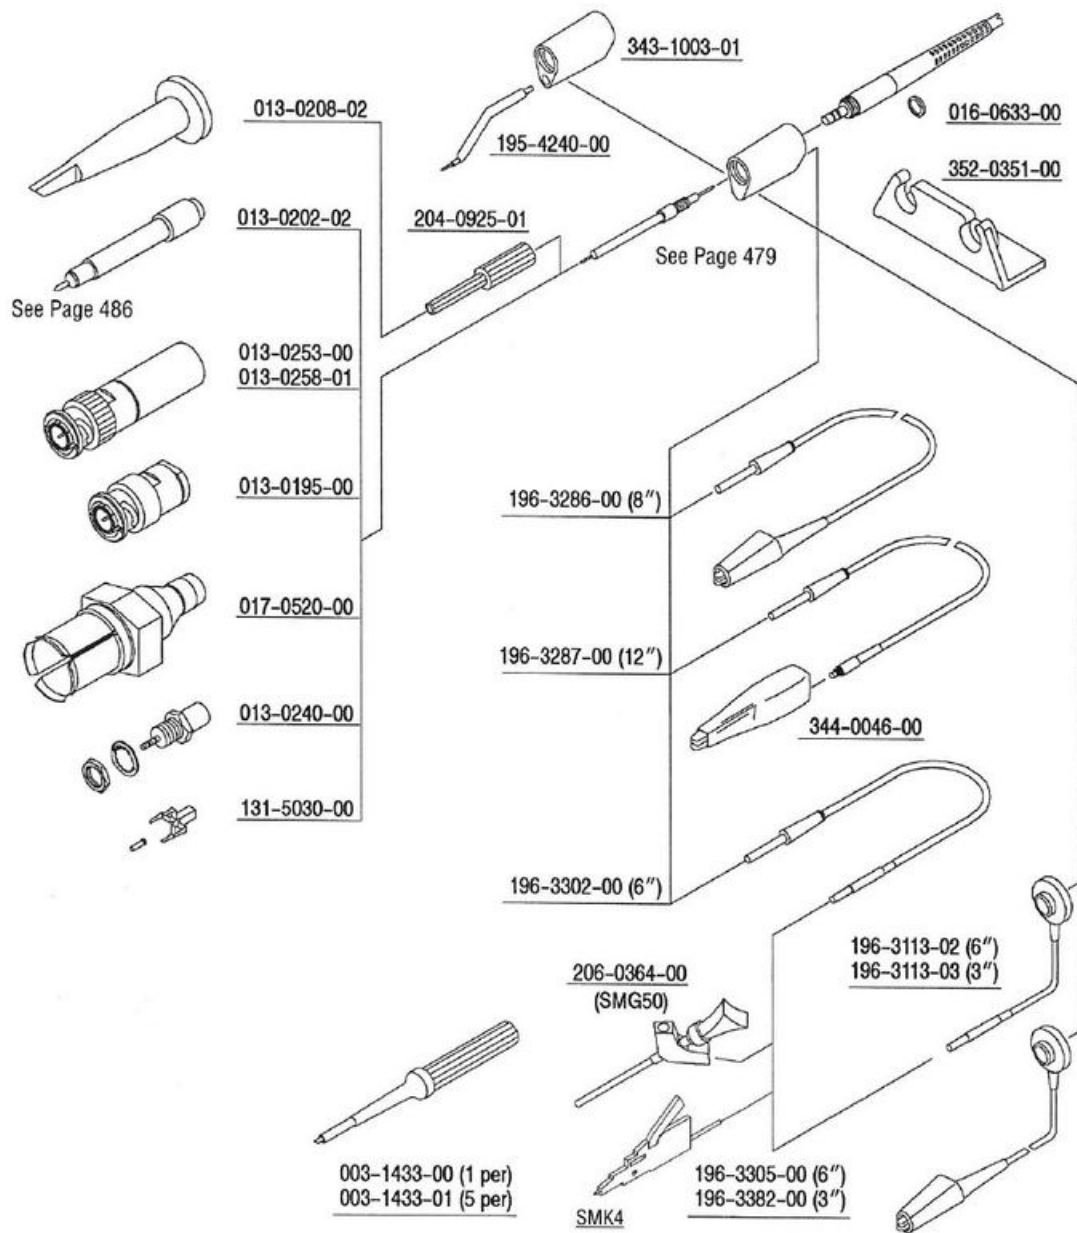

Probe Accessories

2.5 mm (Subminiature) Probe System

Tektronix®

PROBE TIP SYSTEM

PROBE GROUND SYSTEM

NOT TO SCALE