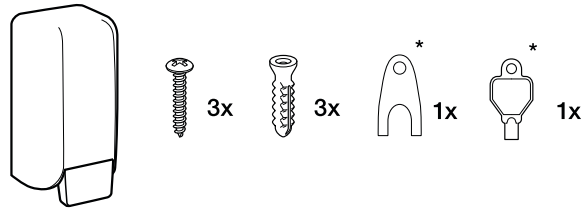

MANUAL FOAM SOAP DISPENSER

Installation Instructions

*may not be included in certain models

Recommended Installation Height

Open Dispenser

Installation with Screws

Installation with Adhesive Backing (no screws)

Install Cartridge