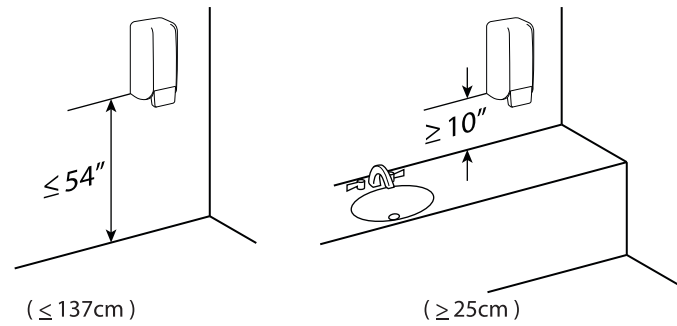

MANUAL FOAM SOAP DISPENSER

Installation Instructions

*may not be included in certain models

Recommended Installation Height

Open Dispenser

Installation with Screws

Installation with Adhesive Backing (no screws)