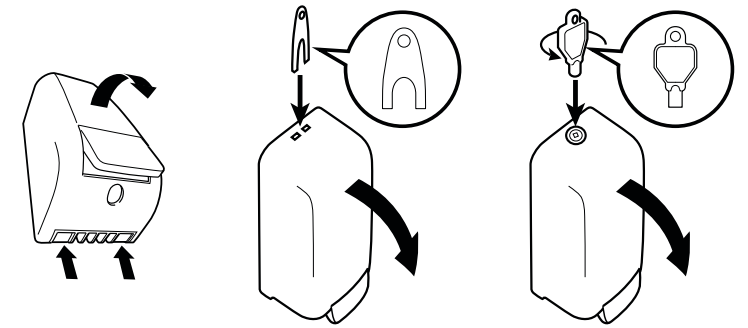

MANUAL FOAM SOAP DISPENSER

Installation Instructions

*may not be included in certain models

Recommended Installation Height

Open Dispenser

Installation with Screws

Installation with Adhesive Backing (no screws)

Install Cartridge