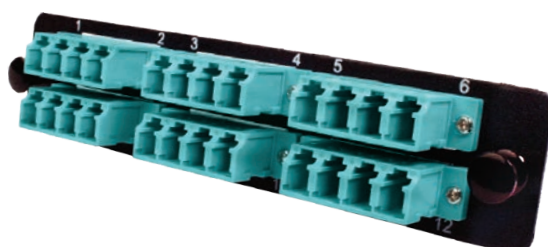

LC Quad Adapter Strips

Fig. 2