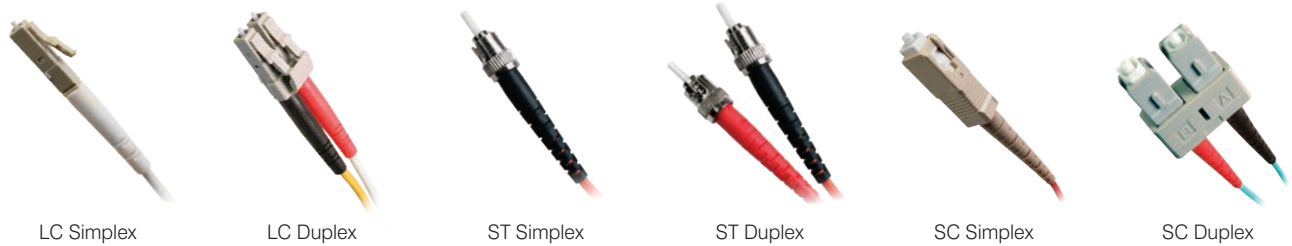

Quick Release LC Fiber Optic Cables

- Easy push-pull feature- no pull tab required
- Compatible with all standard LC Duplex adapters
- Custom lengths available upon request

Length (Meter)	Single-Mode	Multi-Mode	Multi-Mode
	Duplex 9/125 (OS2)	Duplex 62.5/125 (OM1)	Duplex 62.5/125 (OM3)
1-METER	NFO-QLCQLC-S9DX-1M	NFO-QLCQLC-M6DX-1M	NFO-QLCQLC-M3DX-1M
3-METER	NFO-QLCQLC-S9DX-3M	NFO-QLCQLC-M6DX-3M	NFO-QLCQLC-M3DX-3M
5-METER	NFO-QLCQLC-S9DX-5M	NFO-QLCQLC-M6DX-5M	NFO-QLCQLC-M3DX-5M

Fiber Optic Cable Assembly

Quest fiber optic cable assemblies feature unparalleled insertion loss and return loss performance to provide the end user with a premium quality fiber optic connection. Each assembly is 100% tested and is provided with corresponding test data to ensure optimal performance. Available in Simplex & Duplex; and in OS2 Single-Mode (9/125), Multi-Mode (50/125, 62.5/125), as well as laser optimized OM3/OM4 for 10Gbit applications. Our assemblies can be ordered in custom lengths (typically in meter lengths) and can accommodate from 1 to 144 fibers. Our standard connector types include: LC, SC, and ST. Pigtailed and other connector types and cable styles are available as well!