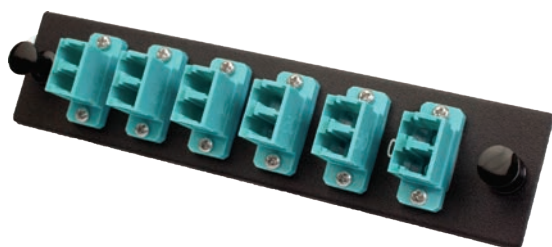

Item #	Color	Description
NFO-4503	BLACK	1U FIBER OPTIC RACK MOUNT PANEL, 3 STRIPS
NFO-4506	BLACK	2U FIBER OPTIC RACK MOUNT PANEL, 6 STRIPS
NFO-4509	BLACK	3U FIBER OPTIC RACK MOUNT PANEL, 9 STRIPS
NFO-4512	BLACK	4U FIBER OPTIC RACK MOUNT PANEL, 12 STRIPS

Splice Trays

- Stackable plastic splice tray
- Available in 6, 12 and 24 position trays
- Use with Rack Mount Fiber Enclosures

Item #	Color	Description
NFO-4720	BLACK	6 POSITION STACKABLE PLASTIC SPLICE TRAY
NFO-4721	BLACK	12 POSITION STACKABLE PLASTIC SPLICE TRAY
NFO-4722	BLACK	24 POSITION STACKABLE PLASTIC SPLICE TRAY

Fiber Optic Adapter Strips

- Available in single mode and multimode with LC, SC and ST
- Available in 6, 12 and 24 fiber inserts
- Snaps easily into rack or wall mount panels
- Cold rolled steel with black powder coat finish