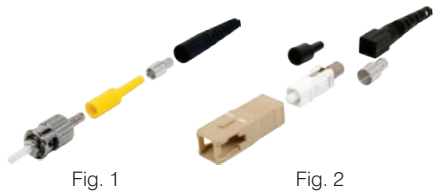

Fiber Optic Connectors

Fig. 1

Fig. 2

Fig. 3

Fig. 4

Item #	Figure	Color	Description
NFO-3000	FIG. 1		FIBER ST, MM SIMPLEX CONNECTOR, 3MM BOOT
NFO-3001	FIG. 2		FIBER SC, MM SIMPLEX CONNECTOR, 3 & 9MM BOOT
NFO-3072	FIG. 3		FIBER SC, MM DUPLEX CONNECTOR, 2MM BOOT
NFO-3073	FIG. 3		FIBER SC, SM DUPLEX CONNECTOR, 2MM BOOT
NFO-3070	FIG. 4		FIBER LC, MM DUPLEX CONNECTOR, 2MM BOOT
NFO-3071	FIG. 4		FIBER LC, SM DUPLEX CONNECTOR, 2MM BOOT