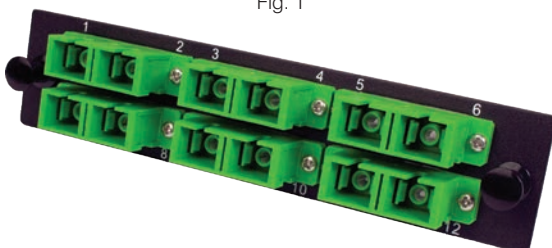

Splice Trays

- Stackable plastic splice tray
- Available in 6, 12 and 24 position trays
- Use with Rack Mount Fiber Enclosures

Item #	Color	Description
NFO-4720	BLACK	6 POSITION STACKABLE PLASTIC SPLICE TRAY
NFO-4721	BLACK	12 POSITION STACKABLE PLASTIC SPLICE TRAY
NFO-4722	BLACK	24 POSITION STACKABLE PLASTIC SPLICE TRAY

Fiber Optic Adapter Strips

- Available in single mode and multimode with LC, SC and ST
- Available in 6, 12 and 24 fiber inserts
- Snaps easily into rack or wall mount panels
- Cold rolled steel with black powder coat finish

LC Duplex Adapter Strips

Fig. 1

LC Quad Adapter Strips

Fig. 2

SC Duplex Adapter Strips

Fig. 3

SC Simplex Adapter Strips

Fig. 4