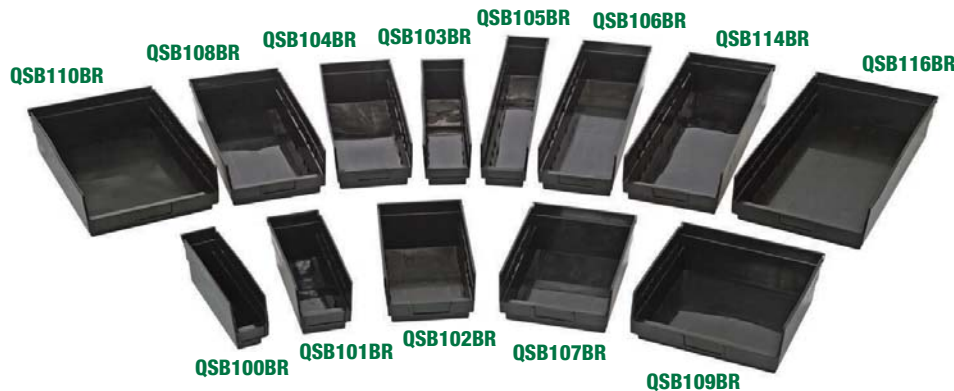

Environmentally Friendly Recycled Bins

Manufactured from recycled, 100% post consumer, high density polypropylene, these bins come in a complete range of sizes and have all the features of Quantum's standard bins at a more economical price. Available in Black only.

Recycled Shelf Bins

See pg. 48 for additional information on Shelf Bins and to order dividers and bin cups.

Available in: ● Black

MODEL NO.	OUTSIDE DIMENSIONS L" x W" x H"	CTN QTY	CTN WGT
QSB100BR	11-5/8" x 2-3/4" x 4"	36	13 lbs
QSB101BR	11-5/8" x 4-1/8" x 4"	36	17 lbs
QSB102BR	11-5/8" x 6-5/8" x 4"	30	18 lbs
QSB107BR	11-5/8" x 8-3/8" x 4"	20	15 lbs
QSB109BR	11-5/8" x 11-1/8" x 4"	8	7 lbs
QSB103BR	17-7/8" x 4-1/8" x 4"	20	13 lbs
QSB104BR	17-7/8" x 6-5/8" x 4"	20	16 lbs
QSB108BR	17-7/8" x 8-3/8" x 4"	10	11 lbs
QSB110BR	17-7/8" x 11-1/8" x 4"	8	11 lbs
QSB105BR	23-5/8" x 4-1/8" x 4"	16	13 lbs
QSB106BR	23-5/8" x 6-5/8" x 4"	8	9 lbs
QSB114BR	23-5/8" x 8-3/8" x 4"	6	9 lbs
QSB116BR	23-5/8" x 11-1/8" x 4"	6	10 lbs