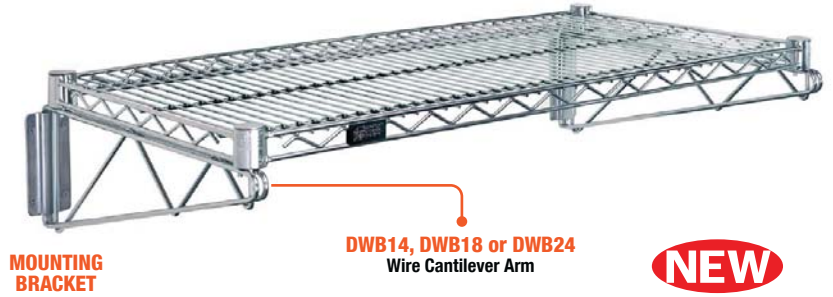

TURN EMPTY WALLS INTO STORAGE SPACE

AVAILABLE IN CHROME, PROFORM GREEN AND GRAY EPOXY

NEW FINISHES

AVAILABLE IN CHROME, PROFORM GREEN OR GRAY EPOXY AND STAINLESS STEEL