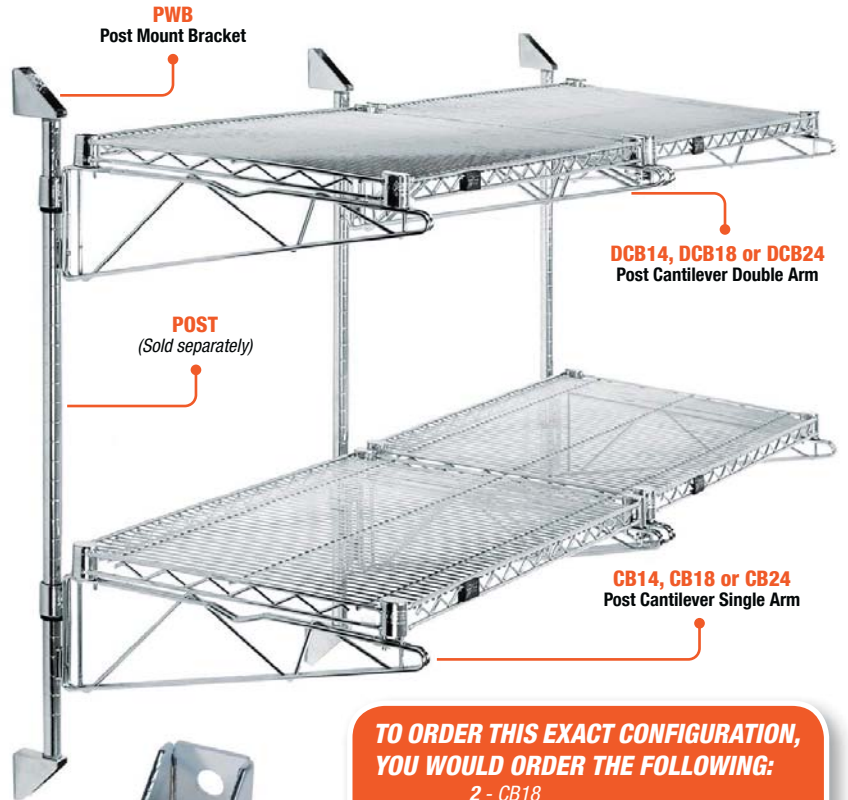

PWB Post Mount Bracket
Used to secure cantilever post mount units and free standing shelving units to wall. Available in Chrome, Stainless Steel, Proform Green, Gray and Black Epoxy. Sold in a pack of 4. (Mounting Screws are not included)

TO ORDER THIS EXACT CONFIGURATION, YOU WOULD ORDER THE FOLLOWING:

- 2 - CB18
- 2 - DCB18
- 4 - 1836C
- 3 - P34C

To further extend the configuration shown by an additional section to the left or right, simply order:

- 2 - DCB18
- 2 - 1836C
- 1 - P34C

To further extend the configuration shown by an additional shelf level, simply order:

- 1 - CB18
- 1 - DCB18
- 2 - 1836C

Your options are unlimited.