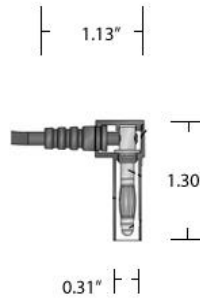

### Model – 8000 Series Test leads

8043SK Shown

**Features:**

- Sharp Gold Plated Tips
- 18 GA Silicone leads with 440 count wire for soft and flexible wire
- Low resistance gold contacts
- Reliable Soldered connections for extra durability
- Available Lengths 24", 36", 48", 60", 72", 96" & 120"
- Gold plated screw on accessories (optional)

**Material:**

Probe Body- Soft Vinyl handle and Nylon Tip.  
 Probe Tip- Gold Plated Stainless Steel  
 Banana Connector- Nylon connector with Gold plated 4mm banana plug.

**Ratings:** CAT III 1000V, CAT IV 600V, 10 AMP