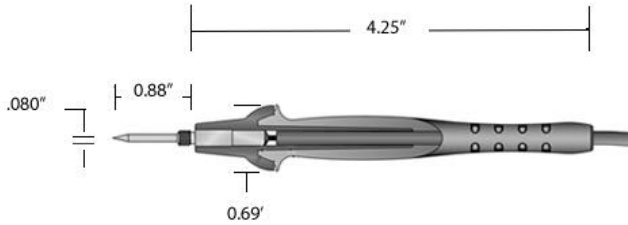

### Model – 8000 Series Test leads

8043SK Shown

**Features:**

- Sharp Gold Plated Tips
- 18 GA Silicone leads with 440 count wire for soft and flexible wire
- Low resistance gold contacts
- Reliable Soldered connections for extra durability
- Available Lengths 24", 36", 48", 60", 72", 96" & 120"
- Gold plated screw on accessories (optional)

**Material:**

Probe Body- Soft Vinyl handle and Nylon Tip.  
 Probe Tip- Gold Plated Stainless Steel  
 Banana Connector- Nylon connector with Gold plated 4mm banana plug.

**Ratings:** CAT III 1000V, CAT IV 600V, 10 AMP