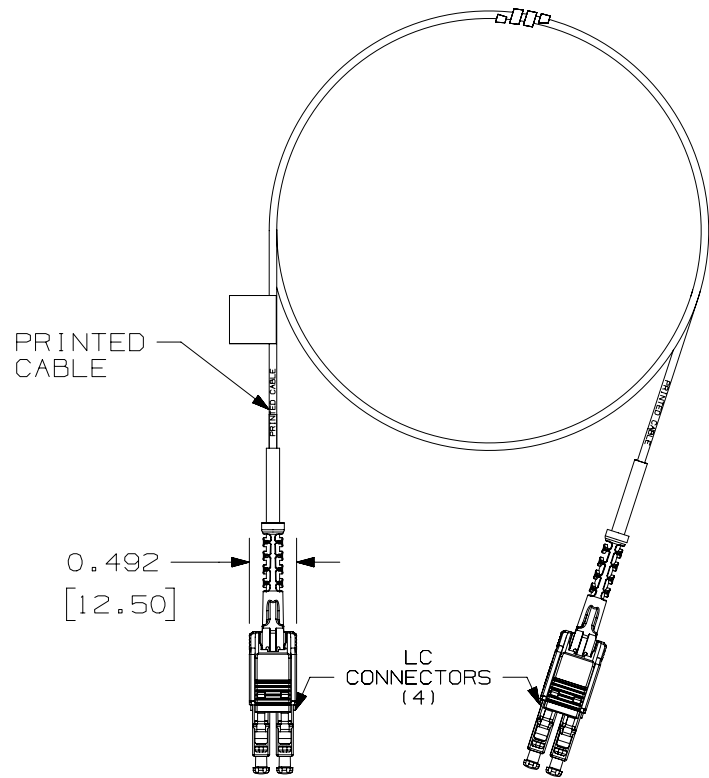

THIS COPY IS PROVIDED ON A RESTRICTED BASIS AND IS NOT TO BE USED IN ANY WAY DETRIMENTAL TO THE INTERESTS OF PANDUIT CORP.

NOTES:

1. SEE SHEET 2 FOR PART NUMBERS, PRODUCT DETAILS AND TECHNICAL SPECIFICATIONS.
2. SEE CURRENT CATALOG FOR PATCH CORD LENGTHS AND PACKAGE QUANTITIES.
3. FOR LENGTHS OTHER THAN THOSE LISTED IN CATALOG, CONTACT YOUR PANDUIT SALES PERSON.
4. TESTED TO EIA/TIA 568-C.3.
5. PATCH CORD ROUTING CONFIGURATION A-B.
6. ALL MATERIALS AND COMPONENTS USED MEET THE MATERIAL RESTRICTIONS OF RoHS, (EUROPEAN DIRECTIVE 2011/65/EC ON THE RESTRICTION OF HAZARDOUS SUBSTANCES) AS PROPOSED BY THE RoHS TECHNICAL ADAPTATION COMMITTEE.

TITLE		FIBER OPTIC PATCH CORD LC UNIBOOT 2.0	
ITEM REVISION NAME		CUSTOMER DRAWING	
M02779EV/00		PANDUIT	
DATASET FILE NAME			
M02779EV_DC/00A		MATERIAL:	
UNLESS OTHERWISE SPECIFIED, DIMENSIONAL TOLERANCES ARE: IN (mm)		DRAWING NUMBER:	
.x ± .xxx ± .010 [0.3]		M02779EV-DC	
.xx ± .03 [0.8] ANGLES ±		THIRD ANGLE PROJECTION	
		DRAWN BY: SAT	
DATE: 12-17-20		CHK: JGD	
SCALE: NONE		SIZE: A	

**** - DENOTES PATCH CORD LENGTH,
WHERE M = METERS, F = FEET

TITLE				
FIBER OPTIC PATCH CORD LC UNIBOOT 2.0				
CUSTOMER DRAWING				
ITEM REVISION NAME M02779EV/00			PANDUIT	
DATASET FILE NAME M02779EV_DC/00A				
UNLESS OTHERWISE SPECIFIED, DIMENSIONAL TOLERANCES ARE: IN (mm)			MATERIAL:	
.x ± .xxx ± .010 (0.3)			DRAWING NUMBER: M02779EV-DC	
.xx ± .03 (0.8) ANGLES ±			THIRD ANGLE PROJECTION	
				
DRAWN BY SAT	DATE 12-17-20	CHK JGD	SCALE NONE	SHT 2 OF 2
				SIZE A