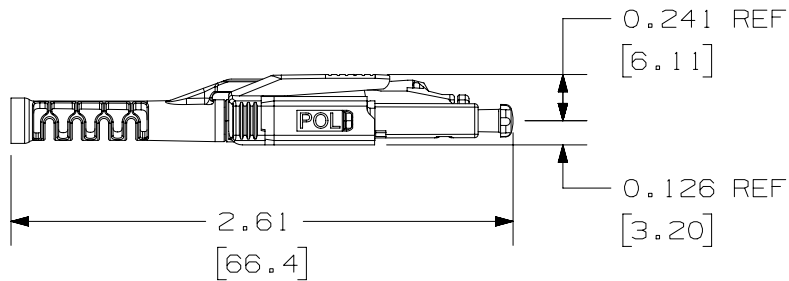

THIS COPY IS PROVIDED ON A RESTRICTED BASIS AND IS NOT TO BE USED IN ANY WAY DETRIMENTAL TO THE INTERESTS OF PANDUIT CORP.

NOTES:

1. SEE SHEET 2 FOR PART NUMBERS, PRODUCT DETAILS AND TECHNICAL SPECIFICATIONS.
2. SEE CURRENT CATALOG FOR PATCH CORD LENGTHS AND PACKAGE QUANTITIES.
3. FOR LENGTHS OTHER THAN THOSE LISTED IN CATALOG, CONTACT YOUR PANDUIT SALES PERSON.
4. TESTED TO EIA/TIA 568-C.3.
5. PATCH CORD ROUTING CONFIGURATION A-B.
6. ALL MATERIALS AND COMPONENTS USED MEET THE MATERIAL RESTRICTIONS OF RoHS, (EUROPEAN DIRECTIVE 2011/65/EC ON THE RESTRICTION OF HAZARDOUS SUBSTANCES) AS PROPOSED BY THE RoHS TECHNICAL ADAPTATION COMMITTEE.

TITLE		FIBER OPTIC PATCH CORD LC UNIBOOT 2.0	
ITEM REVISION NAME		CUSTOMER DRAWING	
M02779EV/00		PANDUIT	
DATASET FILE NAME			
M02779EV_DC/00A		MATERIAL:	
UNLESS OTHERWISE SPECIFIED, DIMENSIONAL TOLERANCES ARE: IN (mm)		DRAWING NUMBER:	
.x ± .xxx ± .010 [0.3]		M02779EV-DC	
.xx ± .03 [0.8] ANGLES ±		THIRD ANGLE PROJECTION	
		DRAWN BY: SAT	
DATE: 12-17-20		CHK: JGD	
SCALE: NONE		SIZE: A	

**** - DENOTES PATCH CORD LENGTH,
WHERE M = METERS, F = FEET

TITLE				
FIBER OPTIC PATCH CORD LC UNIBOOT 2.0				
CUSTOMER DRAWING				
ITEM REVISION NAME M02779EV/00			PANDUIT	
DATASET FILE NAME M02779EV_DC/00A				
UNLESS OTHERWISE SPECIFIED, DIMENSIONAL TOLERANCES ARE: IN (mm)			MATERIAL:	
.x ± .xxx ± .010 (0.3)			DRAWING NUMBER: M02779EV-DC	
.xx ± .03 (0.8) ANGLES ±			THIRD ANGLE PROJECTION	
				
DRAWN BY SAT	DATE 12-17-20	CHK JGD	SCALE NONE	SHT 2 OF 2
				SIZE A