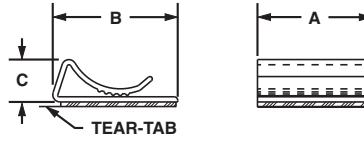

## Flat Cable Clips

- Use with any width flat cable for a maximum stack height of .17 inches (4.3mm)
- Low profile design holds wires, cables, and tubing
- For indoor use only
- Material: PVC

Part Number	Cable Width	Length A		Width B		Height C		Color	Mounting Method	Std. Pkg. Qty.	Std. Ctn. Qty.
		In.	mm	In.	mm	In.	mm				
FCC5-A-C8	Any width flat cable	1.00	25.4	.56	14.2	.29	7.4	Gray	Rubber	100	1000
FCC-A-C8		1.00	25.4	1.09	27.7	.38	9.7			100	1000

## Pan-Clamp™ Heavy Duty Fixed Diameter Clamps

- One-piece design significantly reduces installation time
- Integrated ribs prevent rotation of cable bundles and ensures secure grip on hoses
- Material: Impact modified Weather Resistant Nylon 6.6

Part Number	Max. Bundle Diameter A		Width B		Bundle Offset C		Max. Panel Thickness		Panel Hole Diameter		Color	Std. Pkg. Qty.	Std. Ctn. Qty.
	In.	mm	In.	mm	In.	mm	In.	mm	In.	mm			
PC038-H25D-C0	.38	9.5	.62	15.7	.64	16.3	.13	3.2	.28	7.1	Black	100	500
PC050-H25D-C0	.50	12.7	.62	15.7	.71	17.9	.13	3.2	.28	7.1		100	500
PC062-H25D-C0	.63	15.8	.62	15.7	.77	19.5	.13	3.2	.28	7.1		100	500
PC075-H25D-C0	.75	19.1	.62	15.7	.83	21.1	.13	3.2	.28	7.1		100	1000
PC087-H25D-C0	.88	22.1	.62	15.7	.89	22.7	.13	3.2	.28	7.1		100	1000
PC100-H25D-C0	1.00	25.4	.62	15.7	.96	24.3	.13	3.2	.28	7.1		100	1000
PC112-H25D-C0	1.13	28.5	.62	15.7	1.02	25.8	.13	3.2	.28	7.1		100	1000
PC125-H25D-C0	1.25	31.8	.62	15.7	1.08	27.4	.13	3.2	.28	7.1		100	1000