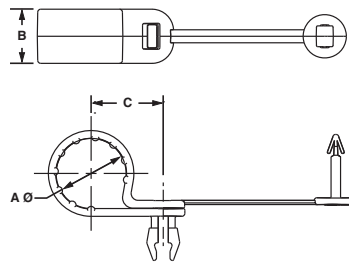

## Flat Cable Clips

- Use with any width flat cable for a maximum stack height of .17 inches (4.3mm)
- Low profile design holds wires, cables, and tubing
- For indoor use only
- Material: PVC

Part Number	Cable Width	Length A		Width B		Height C		Color	Mounting Method	Std. Pkg. Qty.	Std. Ctn. Qty.
		In.	mm	In.	mm	In.	mm				
FCC5-A-C8	Any width flat cable	1.00	25.4	.56	14.2	.29	7.4	Gray	Rubber	100	1000
FCC-A-C8		1.00	25.4	1.09	27.7	.38	9.7			100	1000

## Pan-Clamp™ Heavy Duty Fixed Diameter Clamps

- One-piece design significantly reduces installation time
- Integrated ribs prevent rotation of cable bundles and ensures secure grip on hoses
- Material: Impact modified Weather Resistant Nylon 6.6

Part Number	Max. Bundle Diameter A		Width B		Bundle Offset C		Max. Panel Thickness		Panel Hole Diameter		Color	Std. Pkg. Qty.	Std. Ctn. Qty.
	In.	mm	In.	mm	In.	mm	In.	mm	In.	mm			
PC038-H25D-C0	.38	9.5	.62	15.7	.64	16.3	.13	3.2	.28	7.1	Black	100	500
PC050-H25D-C0	.50	12.7	.62	15.7	.71	17.9	.13	3.2	.28	7.1		100	500
PC062-H25D-C0	.63	15.8	.62	15.7	.77	19.5	.13	3.2	.28	7.1		100	500
PC075-H25D-C0	.75	19.1	.62	15.7	.83	21.1	.13	3.2	.28	7.1		100	1000
PC087-H25D-C0	.88	22.1	.62	15.7	.89	22.7	.13	3.2	.28	7.1		100	1000
PC100-H25D-C0	1.00	25.4	.62	15.7	.96	24.3	.13	3.2	.28	7.1		100	1000
PC112-H25D-C0	1.13	28.5	.62	15.7	1.02	25.8	.13	3.2	.28	7.1		100	1000
PC125-H25D-C0	1.25	31.8	.62	15.7	1.08	27.4	.13	3.2	.28	7.1		100	1000