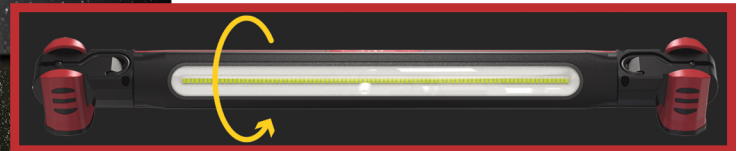

LUMENATOR® MRO

Rechargeable Work Light

Product No. MXN05600

LUMENATOR® MRO, the ultimate lighting solution designed for maximum versatility and performance. Its main light rotates 360° to provide perfect illumination from any angle. With an impressive 3000 lumens on full power, it offers up to 2 hours of intense lighting, or you can opt for 1500 lumens for 4 hours or 750 lumens for 8 hours to suit various lighting needs. Featuring two robust magnetic bases at both ends that rotate 180°, this light securely attaches to metal surfaces at any orientation, freeing your hands for any task. It also includes two retractable hooks for convenient hanging. The USB-C rechargeable battery fully charges in just 6.5 hours, and the IP65 / IK07 rating ensures durability and weather resistance for demanding environments. Compatible with the MaxxBar accessory (MXN10183).

- Main light rotatable 360°
- 3000lm, 2hrs / 1500lm, 4hrs / 750lm, 8hrs
- Two very strong magnetic bases on both ends, which can also be rotated 180°.
- Two retractable hooks.
- USB-C Rechargeable (cable included)
- Charging time: 6.5 hours
- IP65 / IK07
- Compatible with the MaxxBar (MXN10183)

Dimensions: 22.5 x 1.9 x 1.6 in.
UPC Code: 629203056005

**3000
LUMENS!**
ROTATABLE
360°

DOMINATE THE DARK®

2792 Nationwide Parkway Suite 4-5

Brunswick, OH 44212-7368

877-621-0005

CustomerService@Maxxeon.com