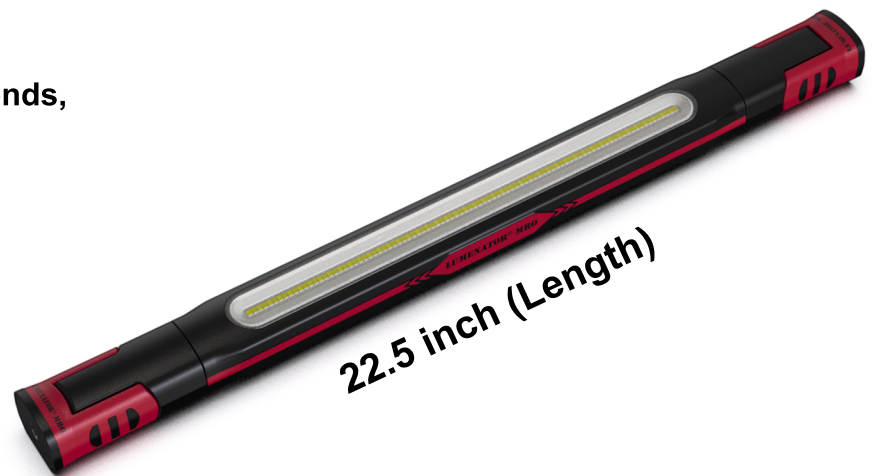

LUMENATOR® MRO

Rechargeable Work Light

Product No. MXN05600

LUMENATOR® MRO, the ultimate lighting solution designed for maximum versatility and performance. Its main light rotates 360° to provide perfect illumination from any angle. With an impressive 3000 lumens on full power, it offers up to 2 hours of intense lighting, or you can opt for 1500 lumens for 4 hours or 750 lumens for 8 hours to suit various lighting needs. Featuring two robust magnetic bases at both ends that rotate 180°, this light securely attaches to metal surfaces at any orientation, freeing your hands for any task. It also includes two retractable hooks for convenient hanging. The USB-C rechargeable battery fully charges in just 6.5 hours, and the IP65 / IK07 rating ensures durability and weather resistance for demanding environments. Compatible with the MaxxBar accessory (MXN10183).

- Main light rotatable 360°
- 3000lm, 2hrs / 1500lm, 4hrs / 750lm, 8hrs
- Two very strong magnetic bases on both ends, which can also be rotated 180°.
- Two retractable hooks.
- USB-C Rechargeable (cable included)
- Charging time: 6.5 hours
- IP65 / IK07
- Compatible with the MaxxBar (MXN10183)

Dimensions: 22.5 x 1.9 x 1.6 in.
UPC Code: 629203056005

**3000
LUMENS!**
ROTATABLE
360°

DOMINATE THE DARK®

2792 Nationwide Parkway Suite 4-5

Brunswick, OH 44212-7368

877-621-0005

CustomerService@Maxxeon.com