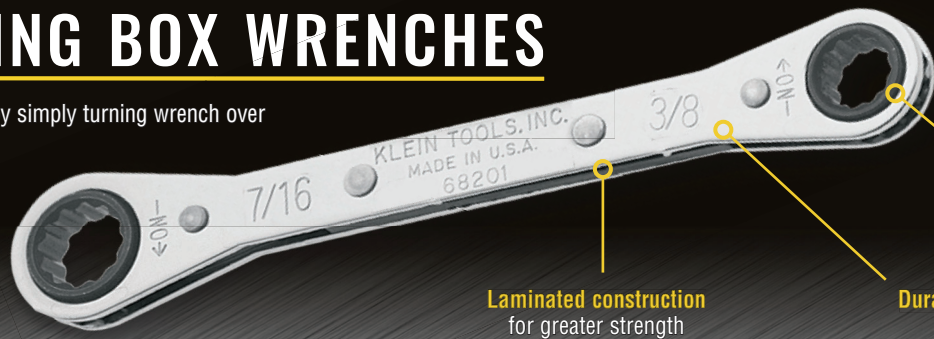

RATCHETING BOX WRENCHES

- Reverse ratcheting action by simply turning wrench over
- Corrosion resistant

For use in confined spaces and on long studs

Ratcheting Box Wrenches

Cat. No.	Size	Number of Points	Overall Length
68200	1/4" x 5/16"	12	4.375" (11.1 cm)
68201	3/8" x 7/16"	12	5.5" (14 cm)
68202	1/2" x 9/16"	12	6.875" (17.5 cm)
68203	5/8" x 11/16"	12	8.25" (21 cm)
68204	5/8" x 3/4"	12	8.25" (21 cm)
68205	11/16" x 3/4"	12	9.25" (23.5 cm)
68206	13/16" x 7/8"	12	9.25" (23.5 cm)

Ratcheting Box Wrench Sets	
68221 5-Pc	68222 7-Pc
●	●
●	●
●	●
●	●
●	●
—	●
—	●

Sets include pouch with marked pockets

Fully Reversible Ratcheting Offset Box Wrenches

Includes core Ratcheting Box Wrench features plus:

- Both ends are offset 25° for more convenient use in confined spaces
- Quick-flip reversing lever for instant ratchet reversal

68236

Cat. No.	Size	Number of Points	Overall Length
68234	1/4" x 5/16"	6	4.375" (11.1 cm)
68236	3/8" x 7/16"	6	5.5" (14 cm)
68238	1/2" x 9/16"	6	6.75" (17.2 cm)
68240	5/8" x 11/16"	12	8.125" (20.6 cm)
68242	3/4" x 7/8"	12	9.125" (23.2 cm)

68310

Cat. No.	Size	Overall Length
68309	3/16", 1/4" Square x 1/2", 9/16" Hex	6.813" (17.3 cm)
68310	3/16", 5/16" Square x 1/4", 3/8" Square	5.5" (14 cm)

Additional Items				
Cat. No.	Description	Hex Size	Connector Type	Overall Length
86939	Adapter for Refrigeration Wrench	3/16", 5/16"	Spring Loaded Ball Bearing	2.125" (5.4 cm)