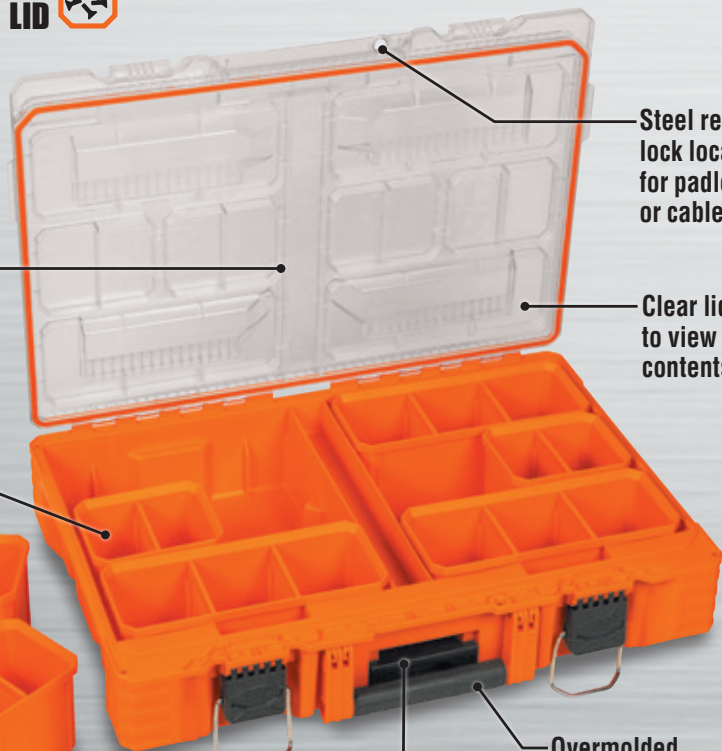

**KLEIN
TOOLS**

COMPONENT BOXES

TOUGH AND DURABLE WITH IP65 RATING AND STAY-PUT LIDS

54806MB | 54807MB | 54808MB | 54809MB

Connects to MODbox™ Mobile Workstation

COMPONENT BOXES

Klein Tools' MODbox™ Component Boxes come with removable storage bins and a stay-put lid design to keep contents from shifting. The clear lid provides an easy view of contents such as wire nuts and fasteners. Component boxes are IP65 rated and made with impact resistant polymers. Easily connects with other MODbox™ components to make a custom mobile workstation.

Short Half-Width
54809MB

Tall Half-Width
54808MB

Short Full-Width
54807MB

Tall Full-Width
54806MB

Top and bottom interlocks with MODbox™ components

Stay-put lid design keeps contents from moving between bins

All component boxes come with removable organizer bins

Steel reinforced lock location for padlock or cable lock

Clear lid to view contents

One hand release

Overmolded comfort handle (featured on tall component boxes)

CLEAR LID

Easily view contents for enhanced efficiency and quickly assess inventory

STAY-PUT LID

Keeps contents from shifting bin-to-bin

REMOVABLE BINS

Organize small parts such as wire nuts, connectors, and fasteners