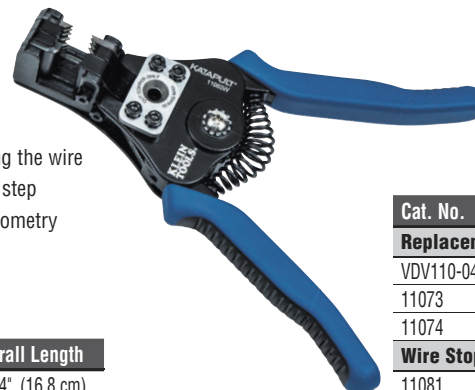

11063W

Strips and Cuts

Cat. No.	Solid AWG	Stranded AWG	Hold-Open Spring	Handle Color	Overall Length
11063W	8-20	10-22	Yes	Blue/Black	6.594" (16.8 cm)

Cat. No.	Application
Replacement Blades	
VDV110-046	RG6 Coaxial Cable
11073	8-22 AWG
11074	16-26 AWG
Wire Stop/Gauge	
11081	Adjustable Wire Stop/Gauge