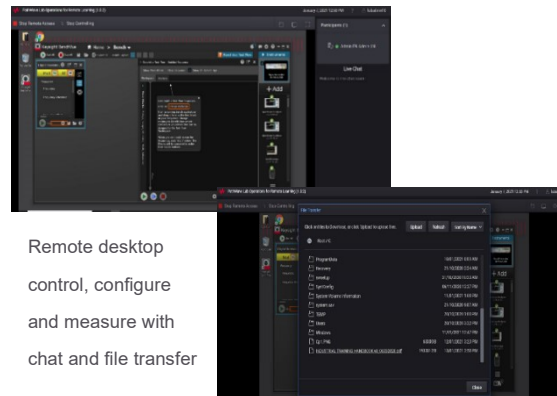

- Chat room for better participation and engagement
- File transfer for better group collaboration during lab sessions

Secured log in,
schedule and manage
remote lab session

Remote desktop control, configure and measure

- Remotely access the lab bench PC
- View available instruments list connected to bench PC
- Connect and begin lab session control

More features

- Schedule and manage remote lab session
- Manage remote benches – moderate and assign
- Monitor instruments status and configuration

Remote desktop
control, configure
and measure with
chat and file transfer

PW9112EDU Key Benefits:

Quick setup with simple configuration

Consistent learning quality to equip student for industry

Single platform for real-time teamwork and collaboration