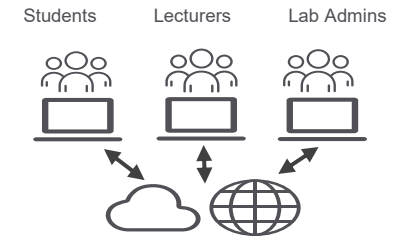

- Chat room for better participation and engagement
- File transfer for better group collaboration during lab sessions

Secured log in,
schedule and manage
remote lab session

Remote desktop control, configure and measure

- Remotely access the lab bench PC
- View available instruments list connected to bench PC
- Connect and begin lab session control

More features

- Schedule and manage remote lab session
- Manage remote benches – moderate and assign
- Monitor instruments status and configuration

Remote desktop
control, configure
and measure with
chat and file transfer

PW9112EDU Key Benefits:

Quick setup with simple configuration

Consistent learning quality to equip student for industry

Single platform for real-time teamwork and collaboration