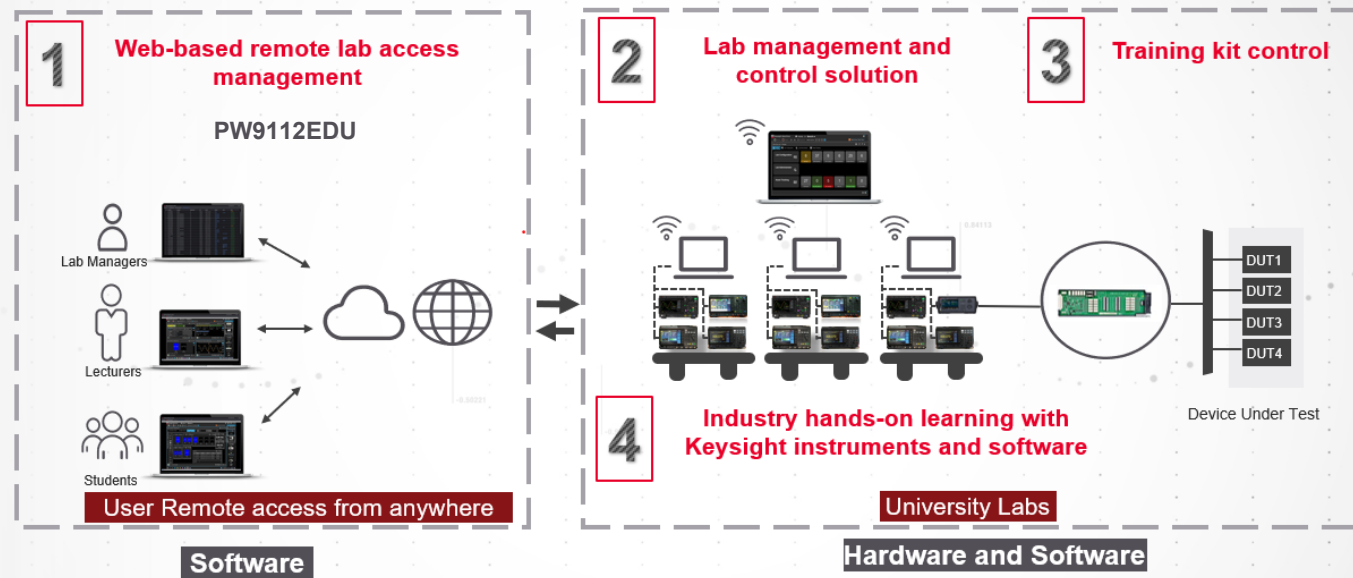

PW9112EDU PathWave Lab Operations for Remote Learning

PATHWAVE

A purpose-built secure cloud-based remote access application software

By specifying and setup the configured URL to your university or institution, you are able to access and launch the PathWave Lab Operations for Remote Learning Application software through web browser anytime and anywhere in a secured environment.

- Remotely access the lab bench PC
- View available instruments list connected to bench PC
- Connect and begin lab session control

More features

- Schedule and manage remote lab session
- Manage remote benches – moderate and assign
- Monitor instruments status and configuration

Remote desktop
control, configure
and measure with
chat and file transfer

PW9112EDU Key Benefits:

Quick setup with simple configuration

Consistent learning quality to equip student for industry

Single platform for real-time teamwork and collaboration

Streamline and simplify lab management with centralized control

Keysight's Industry-ready Remote Access Lab Solution Overview

System Installation	
Students	Need no installation
University	Agent file installation for remote bench setup