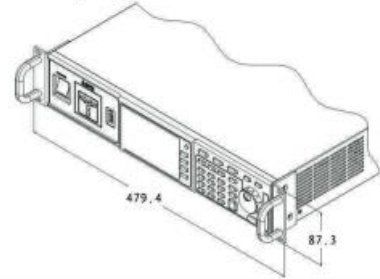

PEL-002 Rack Mount Kit

For : PEL-2000 Series

PEL-002 Rack Dimension (mm)

GRA-423 Rack Adapter Kit

Rack Mounting (19" , 2U),
 For : APS-7000 Series

GRA-423 Rack Dimension (mm)

GRA-424 Rack Adapter Kit

Rack Mounting (19" , 2U),
 For : PSB-2000 Series