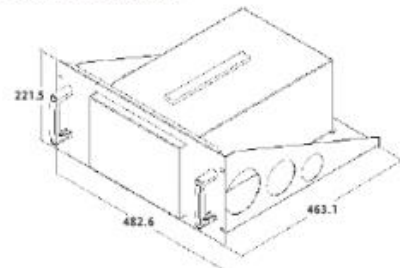

GRA-409 Rack Dimension (mm)