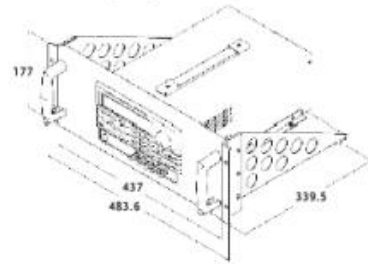

GRA-407 Rack Dimension (mm)