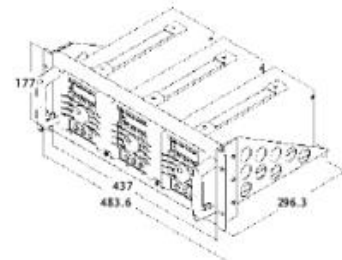

Racks Specifications

<p>GRA-401 Rack Adapter Panel Rack Mounting (19", 4U) , For: PPE/PPS/PPT/PEL/GPC/GPR-M Series</p> 	<p>GRA-401 Rack Dimension (mm)</p> 
<p>GRA-402 Rack Adapter Panel Rack Mounting (19", 4U) , For : LCR-800 Series, GPT/GPI-800 Series</p> 	<p>GRA-402 Rack Dimension (mm)</p> 
<p>GRA-403 Rack Adapter Panel Rack Mounting (19", 4U) , For : PSH-Series</p> 	<p>GRA-403 Rack Dimension (mm)</p> 
<p>GRA-404 Rack Adapter Panel Rack Mounting (19", 4U) , For : GSP-827/830</p> 	<p>GRA-404 Rack Dimension (mm)</p> 
<p>GRA-405 Rack Adapter Panel Rack Mounting (19", 4U)</p> 	<p>GRA-405 Rack Dimension (mm)</p> 

GRA-407 Rack Adapter Panel

Rack Mounting (19", 4U) , For : PSM-Series, PST-Series

GRA-407 Rack Dimension (mm)

GRA-408 Rack Adapter Panel

Rack Mounting (19", 4U) , For : PSS-Series

GRA-408 Rack Dimension (mm)