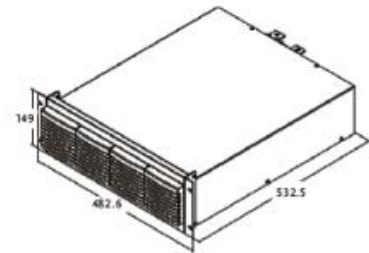

GRA-410-E Rack Dimension (mm)

GRA-411 Rack Adapter Panel

Rack Mounting (19" , 6U) , For : GDS-3000 Series

GRA-411 Rack Dimension (mm)

GRA-413 Rack Mount Kit (EIA+JIS)

For : PEL-3211

GRA-413 JIS Rack Dimension (mm)

GRA-413 EIA Rack Dimension (mm)

GRA-414-J Rack Mount Kit (JIS)

For : PEL-3021/3041/3111

GRA-414-J Rack Dimension (mm)

GRA-414-E Rack Mount Kit (EIA)

For : PEL-3021/3041/3111

GRA-414-E Rack Dimension (mm)

GRA-415 Rack Adapter Panel