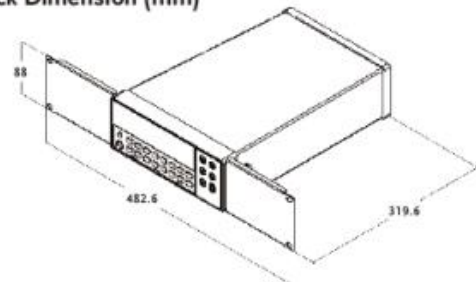

Rack Mounting (19" , 6U) , For : GSP-930

GRA-415 Rack Dimension (mm)

GRA-417 Rack Adapter Panel

Rack Mounting (19" , 6U)
 For : GPT-9801/9802/9803/9901A/9902A/9903A

GRA-417 Rack Dimension (mm)

GRA-420 Rack Adapter Panel

Rack Mounting (19" , 6U) , For : GDM-2000A Series

GRA-420 Rack Dimension (mm)

GRA-422 Rack Adapter Panel

Rack Mounting (19" , 2U)
 For : GDM-8261A, GDM-8251A/8255A, GDM-8342/8341

GRA-422 Rack Dimension (mm)