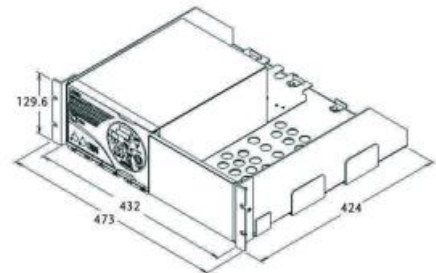

GRA-424 Rack Dimension (mm)