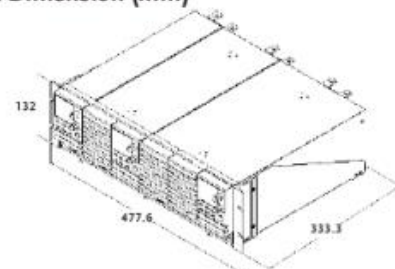

GRA-409 Rack Adapter Panel

For : APS-1102

GRA-409 Rack Dimension (mm)

GRA-410-J Rack Mount Kit (JIS)

For : PSW-Series

GRA-410-J Rack Dimension (mm)

GRA-410-E Rack Mount Kit (EIA)

For : PSW-Series

GRA-410-E Rack Dimension (mm)

GRA-411 Rack Adapter Panel

Rack Mounting (19" , 6U) , For : GDS-3000 Series

GRA-411 Rack Dimension (mm)

GRA-413 Rack Mount Kit (EIA+JIS)

For : PEL-3211

GRA-413 JIS Rack Dimension (mm)