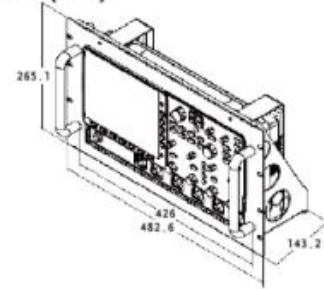

GRA-410-E Rack Dimension (mm)

GRA-411 Rack Adapter Panel

Rack Mounting (19" , 6U) , For : GDS-3000 Series

GRA-411 Rack Dimension (mm)

GRA-413 Rack Mount Kit (EIA+JIS)

For : PEL-3211

GRA-413 JIS Rack Dimension (mm)

GRA-413 EIA Rack Dimension (mm)

GRA-414-J Rack Mount Kit (JIS)

For : PEL-3021/3041/3111

GRA-414-J Rack Dimension (mm)

GRA-414-E Rack Mount Kit (EIA)

For : PEL-3021/3041/3111

GRA-414-E Rack Dimension (mm)

GRA-415 Rack Adapter Panel