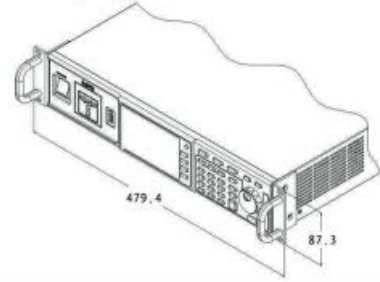

PEL-002 Rack Mount Kit

For : PEL-2000 Series

PEL-002 Rack Dimension (mm)

GRA-423 Rack Adapter Kit

Rack Mounting (19" , 2U),
 For : APS-7000 Series

GRA-423 Rack Dimension (mm)

GRA-424 Rack Adapter Kit

Rack Mounting (19" , 2U),
 For : PSB-2000 Series