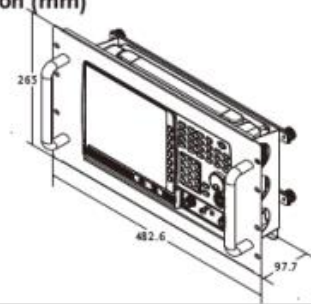

GRA-413 EIA Rack Dimension (mm)

GRA-414-J Rack Mount Kit (JIS)

For : PEL-3021/3041/3111

GRA-414-J Rack Dimension (mm)

GRA-414-E Rack Mount Kit (EIA)

For : PEL-3021/3041/3111

GRA-414-E Rack Dimension (mm)

GRA-415 Rack Adapter Panel

Rack Mounting (19" , 6U) , For : GSP-930

GRA-415 Rack Dimension (mm)

GRA-417 Rack Adapter Panel

Rack Mounting (19" , 6U)
 For : GPT-9801/9802/9803/9901A/9902A/9903A

GRA-417 Rack Dimension (mm)

GRA-420 Rack Adapter Panel