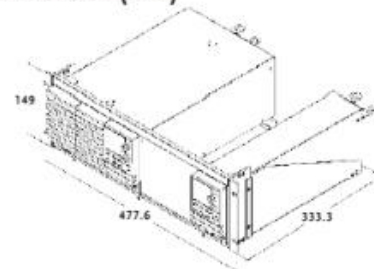

GRA-409 Rack Adapter Panel

For : APS-1102

GRA-409 Rack Dimension (mm)

GRA-410-J Rack Mount Kit (JIS)

For : PSW-Series

GRA-410-J Rack Dimension (mm)

GRA-410-E Rack Mount Kit (EIA)

For : PSW-Series

GRA-410-E Rack Dimension (mm)

GRA-411 Rack Adapter Panel

Rack Mounting (19" , 6U) , For : GDS-3000 Series

GRA-411 Rack Dimension (mm)

GRA-413 Rack Mount Kit (EIA+JIS)

For : PEL-3211

GRA-413 JIS Rack Dimension (mm)