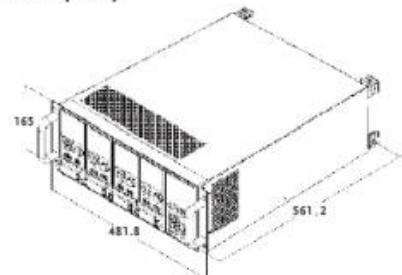

Rack Mounting (19" , 6U) , For : GSP-930

GRA-415 Rack Dimension (mm)

GRA-417 Rack Adapter Panel

Rack Mounting (19" , 6U)
 For : GPT-9801/9802/9803/9901A/9902A/9903A

GRA-417 Rack Dimension (mm)

GRA-420 Rack Adapter Panel

Rack Mounting (19" , 6U) , For : GDM-2000A Series

GRA-420 Rack Dimension (mm)

GRA-422 Rack Adapter Panel

Rack Mounting (19" , 2U)
 For : GDM-8261A, GDM-8251A/8255A, GDM-8342/8341

GRA-422 Rack Dimension (mm)

PEL-002 Rack Mount Kit

For : PEL-2000 Series

PEL-002 Rack Dimension (mm)

GRA-423 Rack Adapter Kit

Rack Mounting (19" , 2U),
 For : APS-7000 Series

GRA-423 Rack Dimension (mm)

GRA-424 Rack Adapter Kit

Rack Mounting (19" , 2U),
 For : PSB-2000 Series