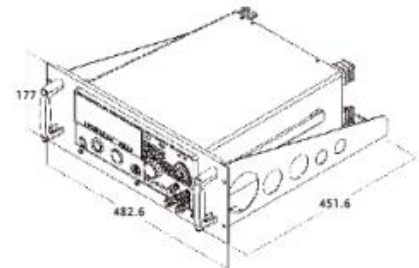

Rack Mounting (19" , 6U) , For : GSP-930

GRA-415 Rack Dimension (mm)

GRA-417 Rack Adapter Panel

Rack Mounting (19" , 6U)
 For : GPT-9801/9802/9803/9901A/9902A/9903A

GRA-417 Rack Dimension (mm)

GRA-420 Rack Adapter Panel

Rack Mounting (19" , 6U) , For : GDM-2000A Series

GRA-420 Rack Dimension (mm)

GRA-422 Rack Adapter Panel

Rack Mounting (19" , 2U)
 For : GDM-8261A, GDM-8251A/8255A, GDM-8342/8341

GRA-422 Rack Dimension (mm)