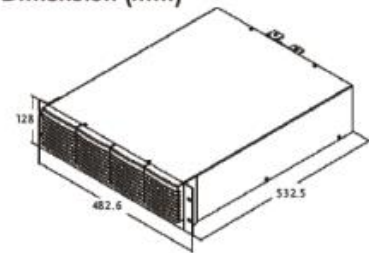

GRA-413 EIA Rack Dimension (mm)