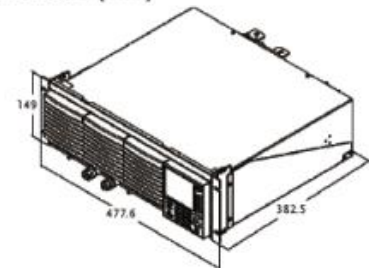

GRA-413 EIA Rack Dimension (mm)

GRA-414-J Rack Mount Kit (JIS)

For : PEL-3021/3041/3111

GRA-414-J Rack Dimension (mm)

GRA-414-E Rack Mount Kit (EIA)

For : PEL-3021/3041/3111

GRA-414-E Rack Dimension (mm)

GRA-415 Rack Adapter Panel

Rack Mounting (19" , 6U) , For : GSP-930

GRA-415 Rack Dimension (mm)

GRA-417 Rack Adapter Panel

Rack Mounting (19" , 6U)
 For : GPT-9801/9802/9803/9901A/9902A/9903A

GRA-417 Rack Dimension (mm)

GRA-420 Rack Adapter Panel