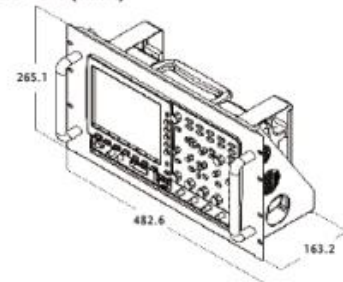

Rack Mounting (19" , 6U) , For : GSP-930

GRA-415 Rack Dimension (mm)

GRA-417 Rack Adapter Panel

Rack Mounting (19" , 6U)
 For : GPT-9801/9802/9803/9901A/9902A/9903A

GRA-417 Rack Dimension (mm)

GRA-420 Rack Adapter Panel

Rack Mounting (19" , 6U) , For : GDM-2000A Series

GRA-420 Rack Dimension (mm)

GRA-422 Rack Adapter Panel

Rack Mounting (19" , 2U)
 For : GDM-8261A, GDM-8251A/8255A, GDM-8342/8341

GRA-422 Rack Dimension (mm)