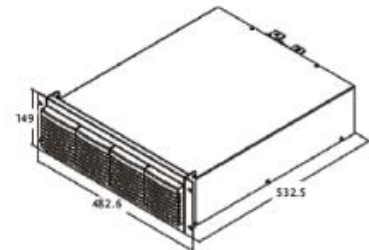

GRA-410-E Rack Dimension (mm)

GRA-411 Rack Adapter Panel

Rack Mounting (19" , 6U) , For : GDS-3000 Series

GRA-411 Rack Dimension (mm)

GRA-413 Rack Mount Kit (EIA+JIS)

For : PEL-3211

GRA-413 JIS Rack Dimension (mm)

GRA-413 EIA Rack Dimension (mm)

GRA-414-J Rack Mount Kit (JIS)

For : PEL-3021/3041/3111

GRA-414-J Rack Dimension (mm)

GRA-414-E Rack Mount Kit (EIA)

For : PEL-3021/3041/3111

GRA-414-E Rack Dimension (mm)

GRA-415 Rack Adapter Panel