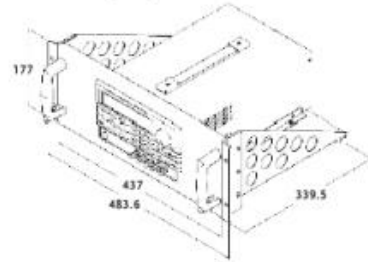

GRA-407 Rack Dimension (mm)