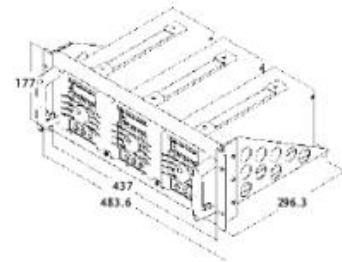

Racks Specifications

<p>GRA-401 Rack Adapter Panel Rack Mounting (19", 4U) , For: PPE/PPS/PPT/PEL/GPC/GPR-M Series</p> 	<p>GRA-401 Rack Dimension (mm)</p> 
<p>GRA-402 Rack Adapter Panel Rack Mounting (19", 4U) , For : LCR-800 Series, GPT/GPI-800 Series</p> 	<p>GRA-402 Rack Dimension (mm)</p> 
<p>GRA-403 Rack Adapter Panel Rack Mounting (19", 4U) , For : PSH-Series</p> 	<p>GRA-403 Rack Dimension (mm)</p> 
<p>GRA-404 Rack Adapter Panel Rack Mounting (19", 4U) , For : GSP-827/830</p> 	<p>GRA-404 Rack Dimension (mm)</p> 
<p>GRA-405 Rack Adapter Panel Rack Mounting (19", 4U)</p> 	<p>GRA-405 Rack Dimension (mm)</p> 

GRA-407 Rack Adapter Panel

Rack Mounting (19", 4U) , For : PSM-Series, PST-Series

GRA-407 Rack Dimension (mm)

GRA-408 Rack Adapter Panel

Rack Mounting (19", 4U) , For : PSS-Series

GRA-408 Rack Dimension (mm)