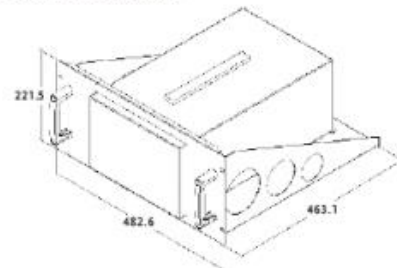

GRA-409 Rack Dimension (mm)