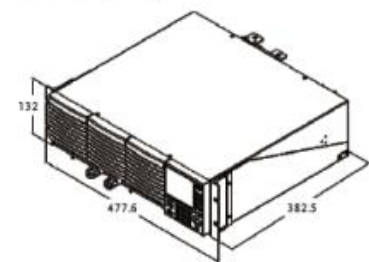

GRA-413 EIA Rack Dimension (mm)

GRA-414-J Rack Mount Kit (JIS)

For : PEL-3021/3041/3111

GRA-414-J Rack Dimension (mm)

GRA-414-E Rack Mount Kit (EIA)

For : PEL-3021/3041/3111

GRA-414-E Rack Dimension (mm)

GRA-415 Rack Adapter Panel

Rack Mounting (19" , 6U) , For : GSP-930

GRA-415 Rack Dimension (mm)

GRA-417 Rack Adapter Panel

Rack Mounting (19" , 6U)
 For : GPT-9801/9802/9803/9901A/9902A/9903A

GRA-417 Rack Dimension (mm)

GRA-420 Rack Adapter Panel