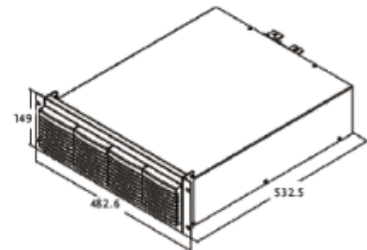

**GRA-410-E Rack Dimension (mm)**

**GRA-411 Rack Adapter Panel**

Rack Mounting (19" , 6U ) , For : GDS-3000 Series

**GRA-411 Rack Dimension (mm)**

**GRA-413 Rack Mount Kit (EIA+JIS)**

For : PEL-3211

**GRA-413 JIS Rack Dimension (mm)**

**GRA-413 EIA Rack Dimension (mm)**

**GRA-414-J Rack Mount Kit (JIS)**

For : PEL-3021/3041/3111

**GRA-414-J Rack Dimension (mm)**

**GRA-414-E Rack Mount Kit (EIA)**

For : PEL-3021/3041/3111

**GRA-414-E Rack Dimension (mm)**