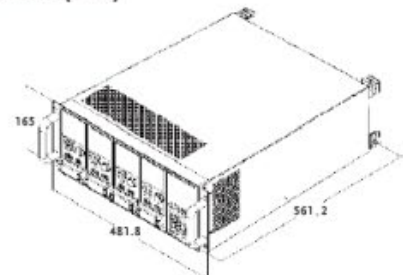

**GRA-417 Rack Dimension (mm)**

**GRA-420 Rack Adapter Panel**

Rack Mounting (19" , 6U ) , For : GDM-2000A Series

**GRA-420 Rack Dimension (mm)**

**GRA-422 Rack Adapter Panel**

Rack Mounting (19" , 2U )  
 For : GDM-8261A, GDM-8251A/8255A, GDM-8342/8341

**GRA-422 Rack Dimension (mm)**

**PEL-002 Rack Mount Kit**

For : PEL-2000 Series

**PEL-002 Rack Dimension (mm)**

**GRA-423 Rack Adapter Kit**

Rack Mounting (19" , 2U ),  
 For : APS-7000 Series

**GRA-423 Rack Dimension (mm)**

**GRA-424 Rack Adapter Kit**

Rack Mounting (19" , 2U ),  
 For : PSB-2000 Series

**GRA-424 Rack Dimension (mm)**

**PEL-002 Rack Mount Kit**

For : PEL-2000 Series

**PEL-002 Rack Dimension (mm)**