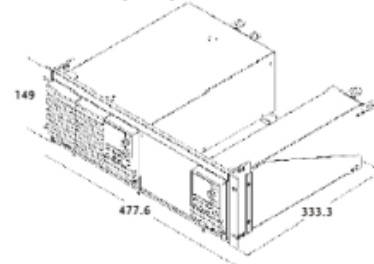

**GRA-409 Rack Adapter Panel**

For : APS-1102

**GRA-409 Rack Dimension (mm)**

**GRA-410-J Rack Mount Kit (JIS)**

For : PSW-Series

**GRA-410-J Rack Dimension (mm)**

**GRA-410-E Rack Mount Kit (EIA)**

For : PSW-Series