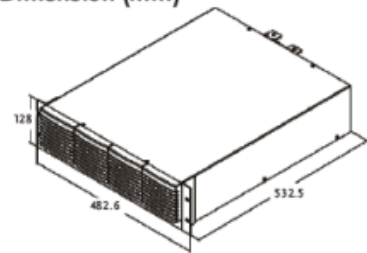

**GRA-410-E Rack Dimension (mm)**

**GRA-411 Rack Adapter Panel**

Rack Mounting (19" , 6U ) , For : GDS-3000 Series

**GRA-411 Rack Dimension (mm)**

**GRA-413 Rack Mount Kit (EIA+JIS)**

For : PEL-3211

**GRA-413 JIS Rack Dimension (mm)**

**GRA-413 EIA Rack Dimension (mm)**

**GRA-414-J Rack Mount Kit (JIS)**

For : PEL-3021/3041/3111

**GRA-414-J Rack Dimension (mm)**

**GRA-414-E Rack Mount Kit (EIA)**

For : PEL-3021/3041/3111

**GRA-414-E Rack Dimension (mm)**