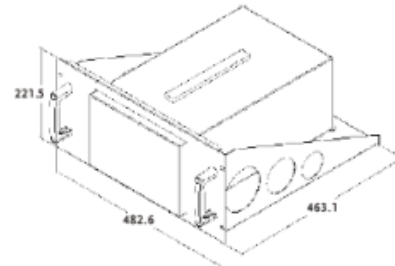

GRA-409 Rack Dimension (mm)