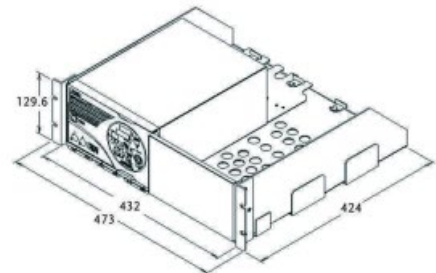

**GRA-415 Rack Adapter Panel**

Rack Mounting (19" , 6U ) , For : GSP-930

**GRA-415 Rack Dimension (mm)**

**GRA-417 Rack Adapter Panel**

Rack Mounting (19" , 6U )  
 For : GPT-9801/9802/9803/9901A/9902A/9903A

**GRA-417 Rack Dimension (mm)**

**GRA-420 Rack Adapter Panel**

Rack Mounting (19" , 6U ) , For : GDM-2000A Series

**GRA-420 Rack Dimension (mm)**

**GRA-422 Rack Adapter Panel**

Rack Mounting (19" , 2U )  
 For : GDM-8261A, GDM-8251A/8255A, GDM-8342/8341

**GRA-422 Rack Dimension (mm)**

**PEL-002 Rack Mount Kit**

For : PEL-2000 Series

**PEL-002 Rack Dimension (mm)**

**GRA-423 Rack Adapter Kit**

Rack Mounting (19" , 2U ),  
 For : APS-7000 Series

**GRA-423 Rack Dimension (mm)**

**GRA-424 Rack Adapter Kit**

Rack Mounting (19" , 2U ),  
 For : PSB-2000 Series

**GRA-424 Rack Dimension (mm)**

**PEL-002 Rack Mount Kit**

For : PEL-2000 Series

**PEL-002 Rack Dimension (mm)**