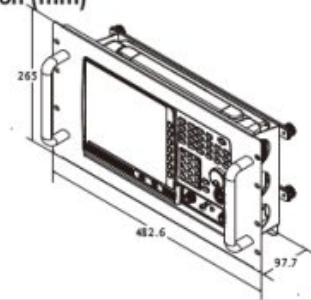

**GRA-413 EIA Rack Dimension (mm)**

**GRA-414-J Rack Mount Kit (JIS)**

For : PEL-3021/3041/3111

**GRA-414-J Rack Dimension (mm)**

**GRA-414-E Rack Mount Kit (EIA)**

For : PEL-3021/3041/3111

**GRA-414-E Rack Dimension (mm)**

**GRA-415 Rack Adapter Panel**

Rack Mounting (19" , 6U ) , For : GSP-930

**GRA-415 Rack Dimension (mm)**

**GRA-417 Rack Adapter Panel**

Rack Mounting (19" , 6U )  
 For : GPT-9801/9802/9803/9901A/9902A/9903A