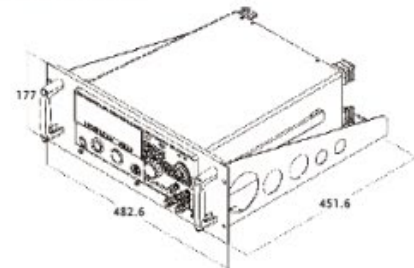

**GRA-413 EIA Rack Dimension (mm)**

**GRA-414-J Rack Mount Kit (JIS)**

For : PEL-3021/3041/3111

**GRA-414-J Rack Dimension (mm)**

**GRA-414-E Rack Mount Kit (EIA)**

For : PEL-3021/3041/3111

**GRA-414-E Rack Dimension (mm)**

**GRA-415 Rack Adapter Panel**

Rack Mounting (19" , 6U ) , For : GSP-930

**GRA-415 Rack Dimension (mm)**

**GRA-417 Rack Adapter Panel**

Rack Mounting (19" , 6U )  
 For : GPT-9801/9802/9803/9901A/9902A/9903A

**GRA-417 Rack Dimension (mm)**

**GRA-420 Rack Adapter Panel**

Rack Mounting (19" , 6U ) , For : GDM-2000A Series

**GRA-420 Rack Dimension (mm)**

**GRA-422 Rack Adapter Panel**

Rack Mounting (19" , 2U )  
 For : GDM-8261A, GDM-8251A/8255A, GDM-8342/8341