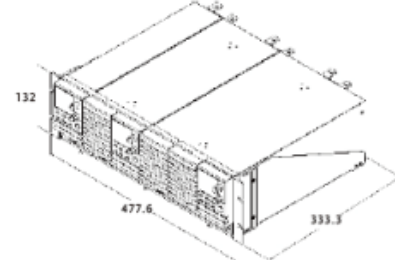

GRA-410-E Rack Dimension (mm)