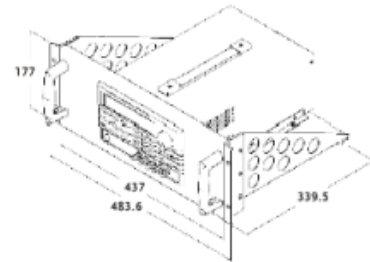

GRA-407 Rack Dimension (mm)