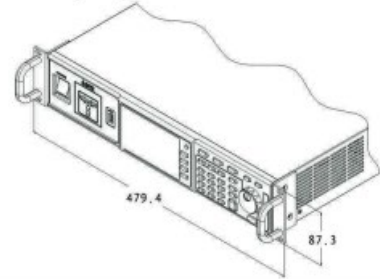

**GRA-422 Rack Dimension (mm)**

**PEL-002 Rack Mount Kit**

For : PEL-2000 Series

**PEL-002 Rack Dimension (mm)**

**GRA-423 Rack Adapter Kit**

Rack Mounting (19" , 2U ),  
 For : APS-7000 Series

**GRA-423 Rack Dimension (mm)**