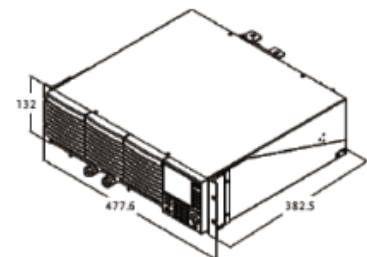

**GRA-413 EIA Rack Dimension (mm)**

**GRA-414-J Rack Mount Kit (JIS)**

For : PEL-3021/3041/3111

**GRA-414-J Rack Dimension (mm)**

**GRA-414-E Rack Mount Kit (EIA)**

For : PEL-3021/3041/3111

**GRA-414-E Rack Dimension (mm)**

**GRA-415 Rack Adapter Panel**

Rack Mounting (19" , 6U ) , For : GSP-930

**GRA-415 Rack Dimension (mm)**

**GRA-417 Rack Adapter Panel**

Rack Mounting (19" , 6U )  
 For : GPT-9801/9802/9803/9901A/9902A/9903A