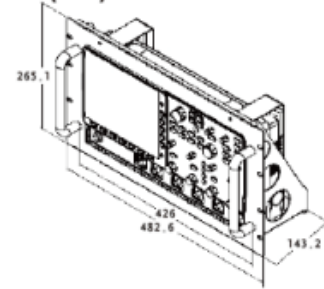

**GRA-410-E Rack Dimension (mm)**

**GRA-411 Rack Adapter Panel**

Rack Mounting (19" , 6U ) , For : GDS-3000 Series

**GRA-411 Rack Dimension (mm)**

**GRA-413 Rack Mount Kit (EIA+JIS)**

For : PEL-3211

**GRA-413 JIS Rack Dimension (mm)**

**GRA-413 EIA Rack Dimension (mm)**

**GRA-414-J Rack Mount Kit (JIS)**

For : PEL-3021/3041/3111

**GRA-414-J Rack Dimension (mm)**

**GRA-414-E Rack Mount Kit (EIA)**

For : PEL-3021/3041/3111

**GRA-414-E Rack Dimension (mm)**