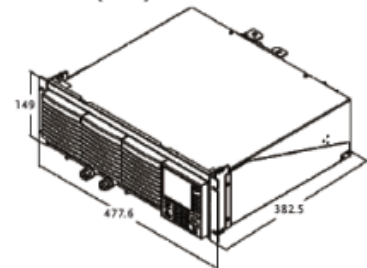

**GRA-413 EIA Rack Dimension (mm)**

**GRA-414-J Rack Mount Kit (JIS)**

For : PEL-3021/3041/3111

**GRA-414-J Rack Dimension (mm)**

**GRA-414-E Rack Mount Kit (EIA)**

For : PEL-3021/3041/3111

**GRA-414-E Rack Dimension (mm)**

**GRA-415 Rack Adapter Panel**

Rack Mounting (19" , 6U ) , For : GSP-930

**GRA-415 Rack Dimension (mm)**

**GRA-417 Rack Adapter Panel**

Rack Mounting (19" , 6U )  
 For : GPT-9801/9802/9803/9901A/9902A/9903A