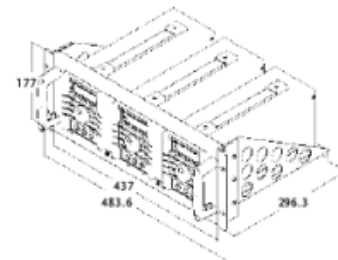

**Racks Specifications**

<p><b>GRA-401 Rack Adapter Panel</b>                  Rack Mounting (19", 4U) , For: PPE/PPS/PPT/PEL/GPC/GPR-M Series</p> 	<p><b>GRA-401 Rack Dimension (mm)</b></p> 
<p><b>GRA-402 Rack Adapter Panel</b>                  Rack Mounting (19", 4U) , For : LCR-800 Series, GPT/GPI-800 Series</p> 	<p><b>GRA-402 Rack Dimension (mm)</b></p> 
<p><b>GRA-403 Rack Adapter Panel</b>                  Rack Mounting (19", 4U) , For : PSH-Series</p> 	<p><b>GRA-403 Rack Dimension (mm)</b></p> 
<p><b>GRA-404 Rack Adapter Panel</b>                  Rack Mounting (19", 4U) , For : GSP-827/830</p> 	<p><b>GRA-404 Rack Dimension (mm)</b></p> 
<p><b>GRA-405 Rack Adapter Panel</b>                  Rack Mounting (19", 4U)</p> 	<p><b>GRA-405 Rack Dimension (mm)</b></p> 

**GRA-407 Rack Adapter Panel**

Rack Mounting (19", 4U) , For : PSM-Series, PST-Series

**GRA-407 Rack Dimension (mm)**

**GRA-408 Rack Adapter Panel**

Rack Mounting (19", 4U) , For : PSS-Series

**GRA-408 Rack Dimension (mm)**

**GRA-409 Rack Adapter Panel**

For : APS-1102

**GRA-409 Rack Dimension (mm)**

**GRA-410-J Rack Mount Kit (JIS)**

For : PSW-Series

**GRA-410-J Rack Dimension (mm)**

**GRA-410-E Rack Mount Kit (EIA)**

For : PSW-Series