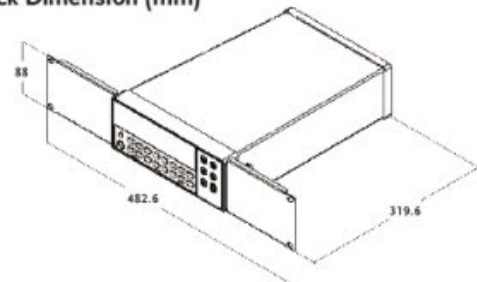

GRA-422 Rack Dimension (mm)