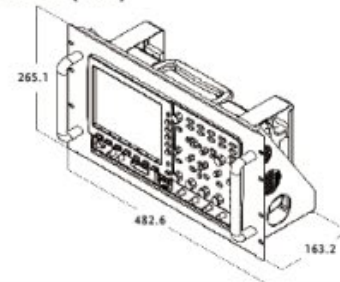

**GRA-415 Rack Adapter Panel**

Rack Mounting (19" , 6U ) , For : GSP-930

**GRA-415 Rack Dimension (mm)**

**GRA-417 Rack Adapter Panel**

Rack Mounting (19" , 6U )  
 For : GPT-9801/9802/9803/9901A/9902A/9903A

**GRA-417 Rack Dimension (mm)**

**GRA-420 Rack Adapter Panel**

Rack Mounting (19" , 6U ) , For : GDM-2000A Series

**GRA-420 Rack Dimension (mm)**

**GRA-422 Rack Adapter Panel**

Rack Mounting (19" , 2U )  
 For : GDM-8261A, GDM-8251A/8255A, GDM-8342/8341

**GRA-422 Rack Dimension (mm)**

**PEL-002 Rack Mount Kit**

For : PEL-2000 Series

**PEL-002 Rack Dimension (mm)**

**GRA-423 Rack Adapter Kit**

Rack Mounting (19" , 2U ),  
 For : APS-7000 Series

**GRA-423 Rack Dimension (mm)**