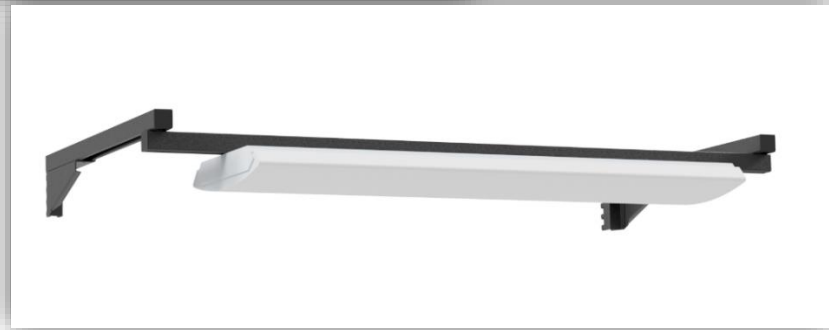

PRODUCT CHANGE	
PRODUCTS AFFECTED:	Dimension 4, Multi-Task System (MTS), Multi-Flex Bench (MFB), EZE Reach, Packaging Station
DESCRIPTION:	Previously painted to match the color of the workbench and upright support frame, <u>all</u> IAC tool trolleys will now be painted Textured Black. Additionally, all LT light fixture bars and LT bar supports are now painted Textured Black.
ADDITIONAL INFO:	See pages 2 and 3 for photos and a list of part numbers affected.

The Workstation Company

Technical Bulletin

ADDITIONAL INFORMATION/PHOTOS

Our MTS, Packaging Station, and MFB LT Light hanging bars and LT bar supports were previously painted to match the workbench.

All are painted Textured Black now.