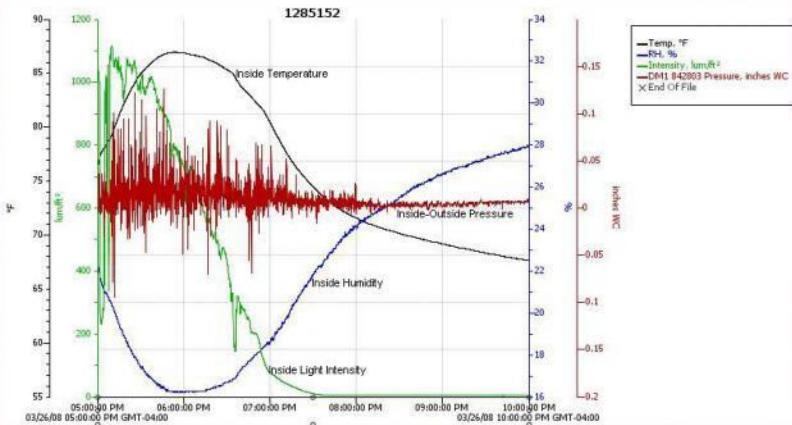

1285152_6.hobo

#	Time, GMT-04:00	Temp, °F	RH, %	Intensity, lum/ft²	DM1 842803 Pressure, inches WC	End Of File
1	03/26/08 04:53:00 PM	72.696	24.344	4.8	0.00256	
2	03/26/08 04:53:05 PM	72.653	24.342	3.3	0.00086	
3	03/26/08 04:53:10 PM	72.696	25.641	2.6	-0.00086	
4	03/26/08 04:53:15 PM	72.696	25.426	16.5	0.00086	
5	03/26/08 04:53:20 PM	72.739	25.211	58.2	0.00256	
6	03/26/08 04:53:25 PM	72.739	25.499	250.9	0.00256	

Show All Hide All

Details

- Series: Temp, °F
- Series: RH, %
- Series: Intensity, lum/ft²
- Series: DM1 842803 Pressure, inch
- Event Type: End Of File

Ready.

Dev: HOBO U12-012 Temp/RH/Light/Ext, S/N: 1285152