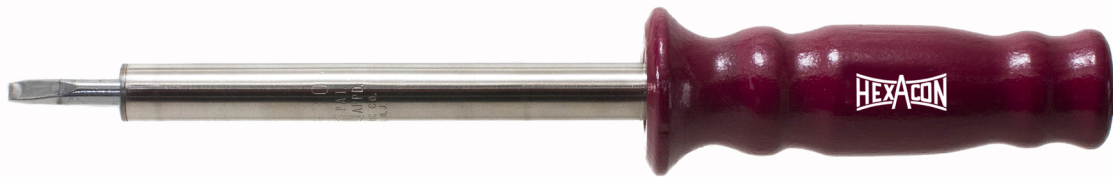

HEXA CON

Powerhouse Irons

SI-30S

SI-P30

SI-P34

SI-P35

SI-30H

SI-34H

SI-35H

SI-30S Powerhouse Iron

Cord Set
CS-SV3N

Set Screws
SS-1/4-20x3/16

Packed Element
EL-30S 80W

Handle
HA-30S

SI-P30 Powerhouse Iron

Set Screws
SS-10-24x7/32

Packed Element
EL-P30
40-50-60-75-80 Watt

Handle
HA-30H

Cord Set
CS-SV3N

SI-30H Powerhouse Hatchet Iron

Cord Set
CS-SV3N

Packed Element
EL-30H
40-50-60-70-75-80 Watt

Set Screws
SS-10-24x7/32

Handle
HA-30H

SI-P34 Powerhouse Iron

Cord Set
CS-SV3N

Set Screws
SS-10-24x7/32

Packed Element
EL-P34
60-70-80-90-100 Watt

HANDLE
HA-24H

SI-34H Powerhouse Hatchet Iron

Cord Set
CS-SV3N

Packed Element
EL-34H
60-70-80-90-100 Watt