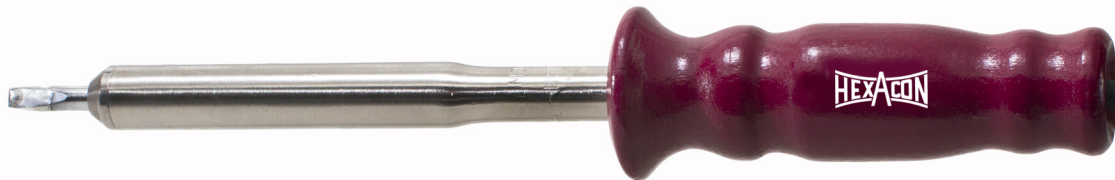

SI-35H

SI-30S Powerhouse Iron

Cord Set
CS-SV3N

Set Screws
SS-1/4-20x3/16

Packed Element
EL-30S 80W

Handle
HA-30S

SI-P30 Powerhouse Iron

Set Screws
SS-10-24x7/32

Packed Element
EL-P30
40-50-60-75-80 Watt

Handle
HA-30H

Cord Set
CS-SV3N

SI-30H Powerhouse Hatchet Iron

Cord Set
CS-SV3N

Packed Element
EL-30H
40-50-60-70-75-80 Watt

Set Screws
SS-10-24x7/32

Handle
HA-30H

SI-P34 Powerhouse Iron

Cord Set
CS-SV3N

Set Screws
SS-10-24x7/32

Packed Element
EL-P34
60-70-80-90-100 Watt

HANDLE
HA-24H

SI-34H Powerhouse Hatchet Iron

Cord Set
CS-SV3N

Packed Element
EL-34H
60-70-80-90-100 Watt

Set Screws
SS-10-24x7/32

Handle
HA-24H

SI-P35 Powerhouse Iron

Cord Set
CS-SV3N

Set Screws
SS-RH240

Packed Element
EL-P35
60-80-90-100 Watt

Handle
HA-24H

SI-35H Powerhouse Hatchet Iron