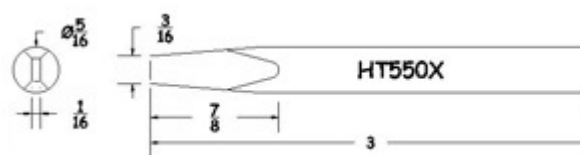

# Plug Tips (5/16" Diameter)

Product Numbers HT...X

Not all Products are displayed

Semi Chisel

Mushroom Conical

Conical Chisel (Standard)

Full Chisel

Semi Chisel