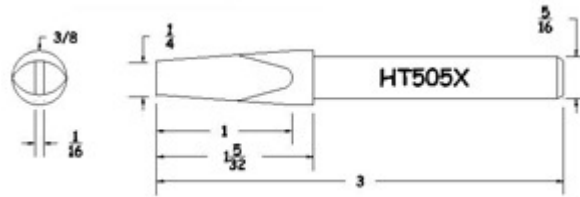

# Plug Tips (5/16" Diameter)

Product Numbers HT...X

Not all Products are displayed

Semi Chisel

Mushroom Conical

Conical Chisel (Standard)

Full Chisel

Semi Chisel