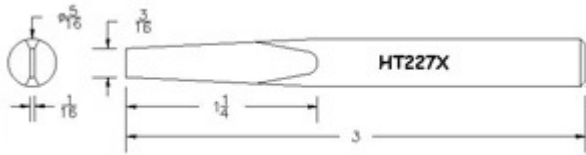

# Plug Tips (5/16" Diameter)

Product Numbers HT...X

Not all Products are displayed

Semi Chisel

Mushroom Conical

Conical Chisel (Standard)

Full Chisel

Semi Chisel