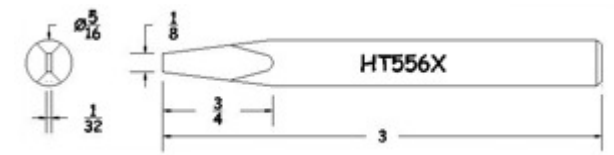

# Plug Tips (5/16" Diameter)

Product Numbers HT...X

Not all Products are displayed

Semi Chisel

Mushroom Conical

Conical Chisel (Standard)

Full Chisel

Semi Chisel