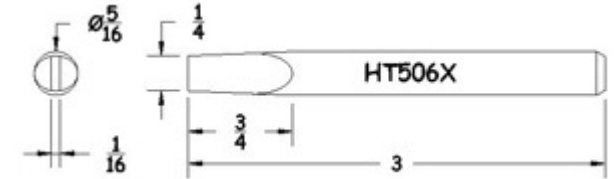

# Plug Tips (5/16" Diameter)

Product Numbers HT...X

Not all Products are displayed

Semi Chisel

Mushroom Conical

Conical Chisel (Standard)

Full Chisel

Semi Chisel