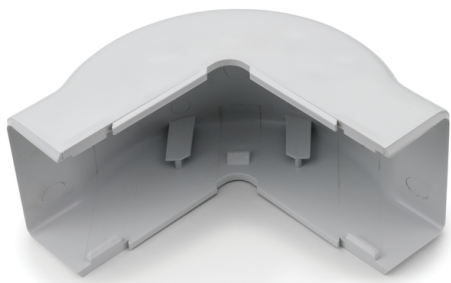

## Specification Sheet

Part Number: TSR3I-29-1

Tamper resistant covers with hidden latch provide security while allowing quick entry for cable maintenance.

PVC construction is lightweight, durable and more affordable than metallic raceway systems.

Flexible hinge is designed to reduce stress cracking and discoloration from repeated opening and closing.

Systems and fittings are available in white, office white and ivory to coordinate with a variety of décor.

Fittings incorporate a minimum 1" bend radius to meet TIA/EIA 568-B and 569-A standards.

External Corner Cover, 1-3/4", 1" Bend Radius, PVC, Ivory, 1/bg

Article Number 250-32904

Type TSR3-29-1

Color Ivory (IV)

Quantity Per bag

Product Description	HellermannTyton surface raceway systems are the ideal solution for routing communication and power cables. No need to break into existing walls - raceway systems are designed to route cable along wall surfaces. Made of a PVC material, components are durable and affordable; and the one-piece construction and adhesive tape backing make positioning and mounting easy. HellermannTyton offers a low voltage TSR system and a power rated TSRP system that are available in three different diameters to accommodate different cable and wire bundle and conduit sizes. Both systems include a complete line of fittings and junction boxes that allow for clean and professional installations. TSR surface raceway systems can be used to route a variety of communication cable, including high speed UTP and fiber optic cable.
Short Description	External Corner Cover, 1-3/4", 1" Bend Radius, PVC, Ivory, 1/bg
Global Part Name	TSR3-29-1-PVC-BGE
Material	Polyvinylchloride (PVC)
Material Shortcut	PVC
Flammability	UL 94 V-0
Halogen Free	No
UV Resistant (Yes/No)	No
Use Conditions	For Indoor Use Only
Operating Temperature	+122°F (+50°C)
Reach Compliant (Article 33)	No
ROHS Compliant	Yes