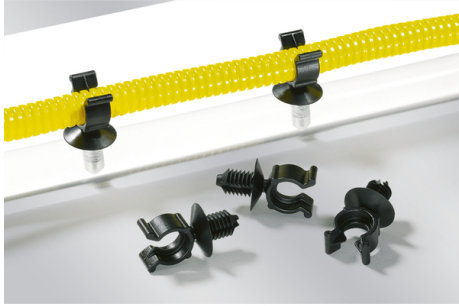

Specification Sheet

Part Number: 151-00783

Clip includes an internal rib that spans the inside of the bracket to fit securely into the profile of the tubing to prevent lateral movement and slipping of the tubing.

Extended fir tree allows for a wide range of panel thicknesses.

Fir tree design provides low insertion forces and high extraction forces.

Side Convoluted Tubing Clip, Max Bundle Diameter .6", PA66HIRHS, Black, 5000/pkg

Article Number 151-00783

Type CTCFT6

Color Black (BK)

Quantity Per carton

Product Description Convoluted Tube Clips provide a quick and easy method for firmly securing corrugated covered cables and wires to a surface. Applications such as this can be found in a wide variety of industries such as the wire harness, automotive, trucking, and heavy equipment manufacturing industries.

Short Description Side Convoluted Tubing Clip, Max Bundle Diameter .6", PA66HIRHS, Black, 5000/pkg

Global Part Name

CTCFT6-PA66HIRHS-BK

Length L (Imperial)

0.43

Length L (Metric)

11.0

Fixation Method