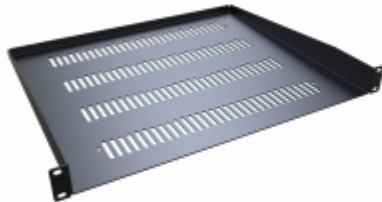

Quality Products. Service Excellence.

Universal Rack Shelf *RAS Series*

Up to 200 lbs (91 kg) Weight Capacity

Features

- Constructed of 14 or 16 gauge steel.
- Universal design mounts to any standard EIA-compliant rack or cabinet.
- Allows easy rack mounting of equipment or items that do not have rack mounting capabilities.
- Mounts to rack rails either as an internal shelf or external shelf/work area.
- Available in either vented or solid versions.
- Up to 200 lbs (91 kg) **static load rating**.
- Rugged textured RAL9005 black powder coat finish. Complies with the Greenguard guidelines for indoor air quality.
- TAA-compliant for GSA Schedule purchases.
- RoHS and REACH compliant.
- Manufactured in North America within an ISO 9001:2015 certified facility.