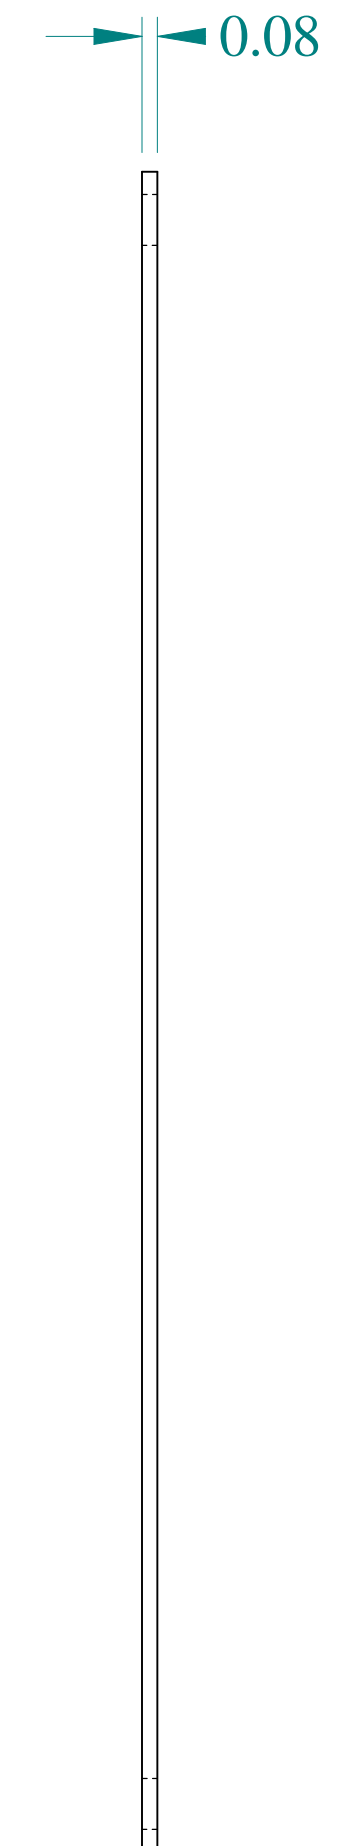

TOP VIEW

FRONT VIEW

SIDE VIEW

SIDE VIEW

ISOMETRIC VIEW

Data subject to change without notice.

Part # : 14A0907

Date : Jan. 29, 2020

Link:www.hamfmg.com/14A0907