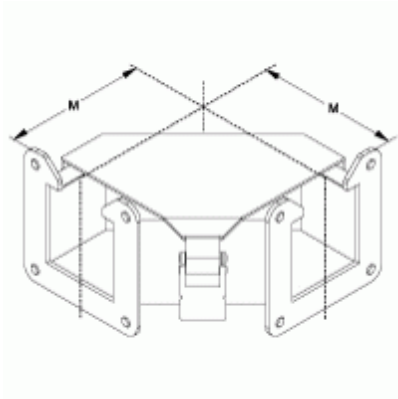

Quality Products. Service Excellence.

90 degree Elbow Top Opening 1485 9N Series

Part No.	Size
1485B9N	2.5 x 2.5
1485C9N	4 x 4
1485D9N	6 x 6
1485E9N	8 x 8
1485F9N	12 x 6

One flat sealing plate included

Tags: 90 degree, elbow, wireway, 1485