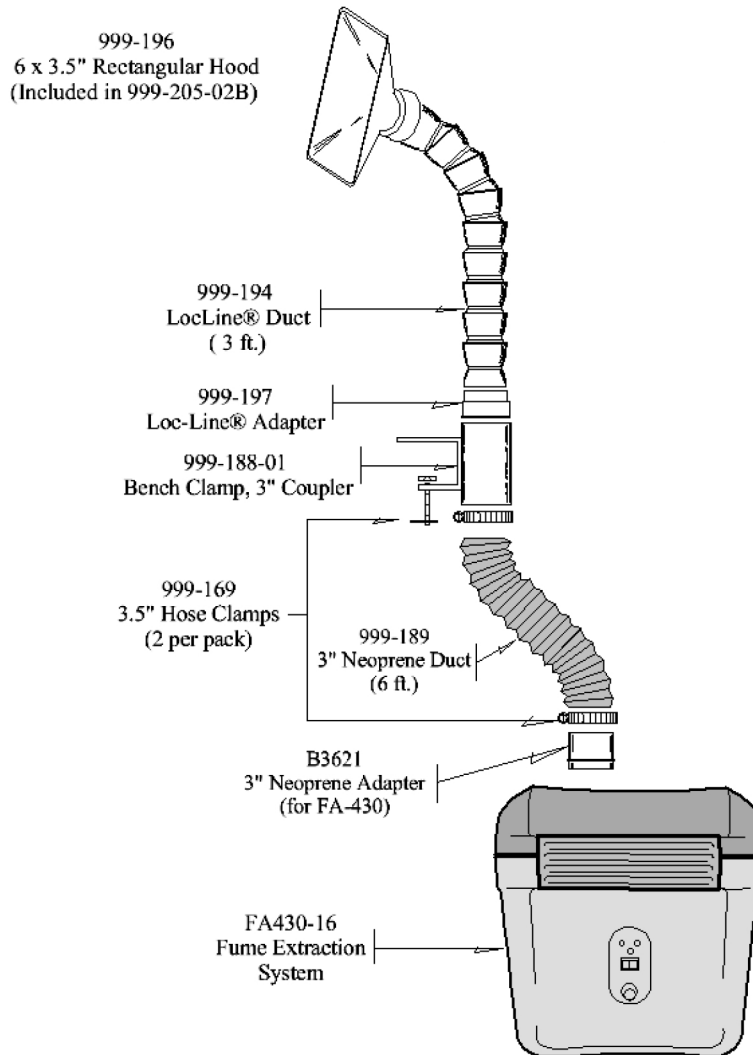

HAKKO DUCT KIT

999-205-02B

Loc-Line® Duct Kit

Assembly Instructions

NOTE: Ensure the Neoprene Duct is attached to the longer side of the Neoprene Duct Adapter as measured from the flange.

Loc-Line® is a registered trademark of Lockwood Products