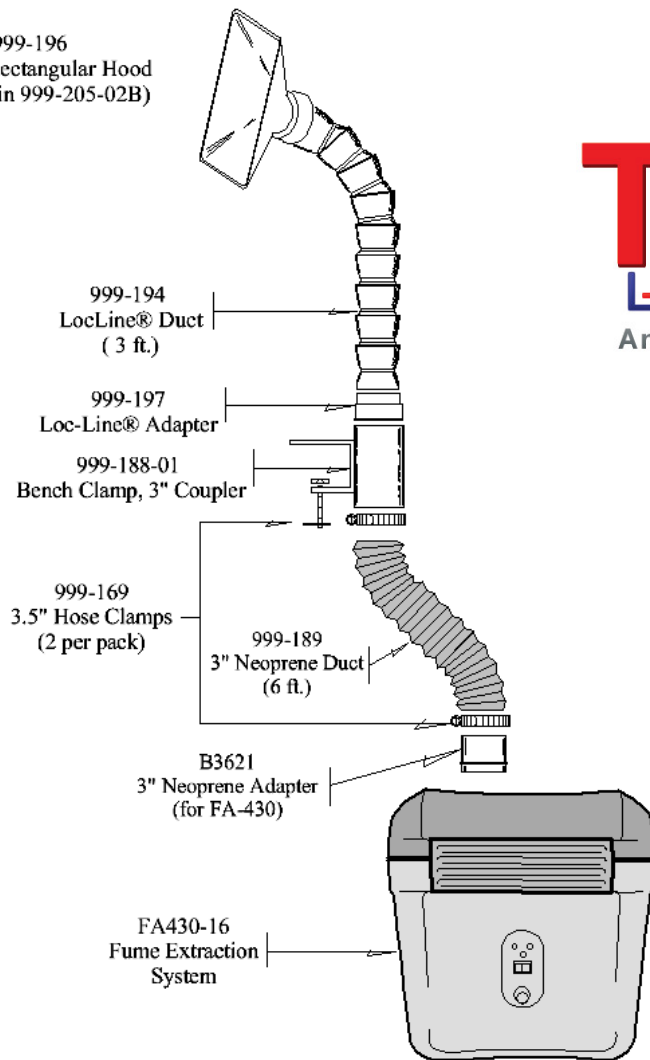

HAKKO DUCT KIT

999-205-02B
Loc-Line® Duct Kit

Assembly Instructions

999-196
6 x 3.5" Rectangular Hood
(Included in 999-205-02B)

TEquipment  USA
.NET
An Interworld Highway, LLC Company

NOTE: Ensure the Neoprene Duct is attached to the longer side of the Neoprene Duct Adapter as measured from the flange.

Loc-Line® is a registered trademark of Lockwood Products