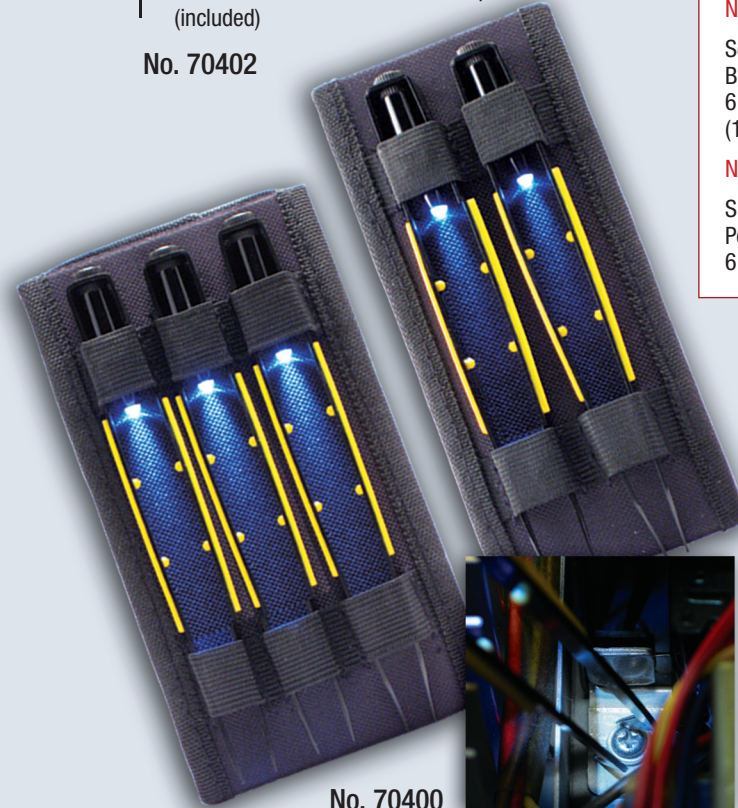

Lighted Tweezers

- Push On/Push Off powerful LED light
- Non-slip comfort grip
- Heat treated steel
- Corrosion resistant non-glare black finish
- Tweezers are approximately 6.25" (159mm) long
- Sets come with heavy-duty ballistic nylon carrying case
- Power Source: 3 "LR41" batteries per tweezer (included)

No. 70402

No. 70400