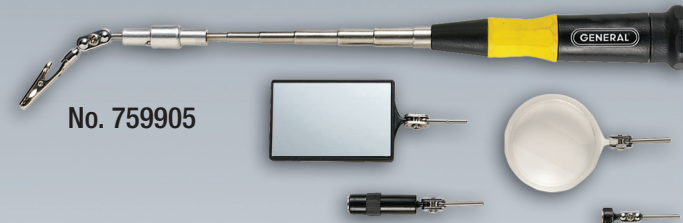

GENERAL®

Lighted Tools

GENERAL®

Lighted Tools

LED

No. 759909

9-Piece Telescoping "Speed-Chuck™" Inspection Set

- Set includes: 26" stainless steel telescoping wand with Speed-Chuck™ assembly
- 2 lb., 5 lb. and 10 lb. magnetic pick-ups
- 1-1/2" round mirror, 2" x 3" rectangular mirror, 2-1/2" round glass magnifying mirror, 3x power magnifier and alligator clip
- Precision engineered 750 Series Versa-Grip™ handle for maximum performance
- Precision LED bulb
- Power Source: 4 alkaline "LR41" batteries with a battery life of 48 continuous hours (included)

No. 759905

5-Piece Telescoping "Speed-Chuck™" Inspection Set

- Set includes: 26" stainless steel telescoping wand with Speed-Chuck™ assembly
- 5 lb. magnetic pick-up
- 2" x 3" rectangular plastic mirror
- 3x power magnifier, alligator clip
- Precision engineered 750 Series Versa-Grip™ handle for maximum performance
- Precision LED bulb
- Power Source: 4 alkaline "LR41" batteries with a battery life of 48 continuous hours (included)

No. 582

Telescoping Mini-Lite with Magnetic Pick-Up

- A powerful permanent magnetic pick-up tool
- Ideal for retrieving steel and iron parts from hard-to-reach and see work areas
- Magnet is fitted in a 5-1/2" (140mm) long ergonomically designed handle
- Mini-Lite is fastened to a chrome plated brass wand with a double ball joint
- Ball and socket feature for simple, positive adjustments
- Light Bulb life of 100,000 hours of continuous use
- Power Source: 4 Alkaline, "LR41", batteries with a battery life of 48 continuous hours

No. 580

"LITE-IT" Clip-On Mini-Light

- Clips on to anything, anytime, anywhere for instant, direct light
- Light is fastened to a rugged high-impact ABS plastic Alligator Clip with a double ball joint that adjusts to any angle
- LED bulb life of 100,000 hours of continuous use
- Power Source: 4 Alkaline, "LR41", batteries with a battery life of 48 continuous hours (included)