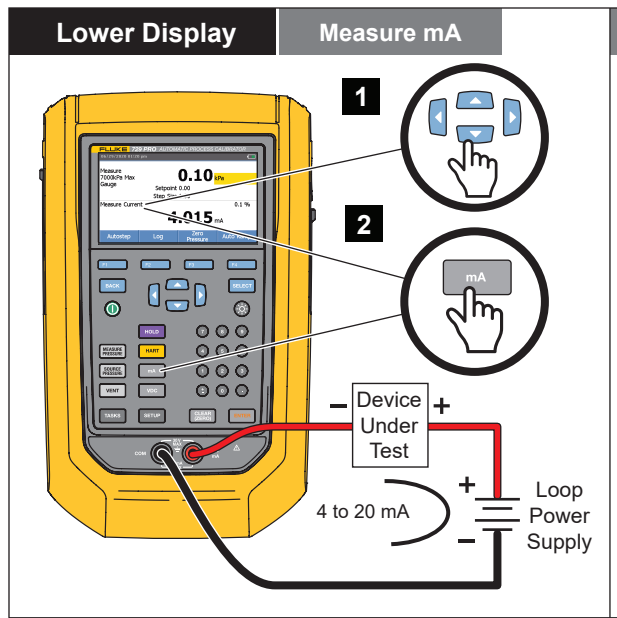

### Lower Display Measure Volts

VDC

Up to 30 V

Device Under Test

### Measure RTD

RTD Probe

### Temperature Units

07/28/2020 01:47 pm

Measure 7000kPa Max Gauge

0.01 psi

Setpoint 0.00

Step Size 0.15

Measure VDC 1.003 V 0.1 %

Measure Temperature 99.98 °C