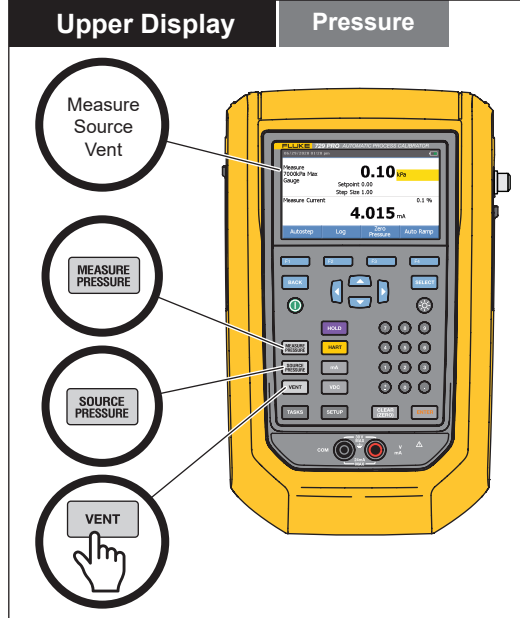

## Display

### Lower Display Measure Volts

VDC

Up to 30 V

Device Under Test

### Measure RTD

RTD Probe

### Temperature Units

07/28/2020 01:47 pm

Measure 7000kPa Max Gauge

0.01 psi

Setpoint 0.00

Step Size 0.15

Measure VDC 1.003 V 0.1 %

Measure Temperature 99.98 °C