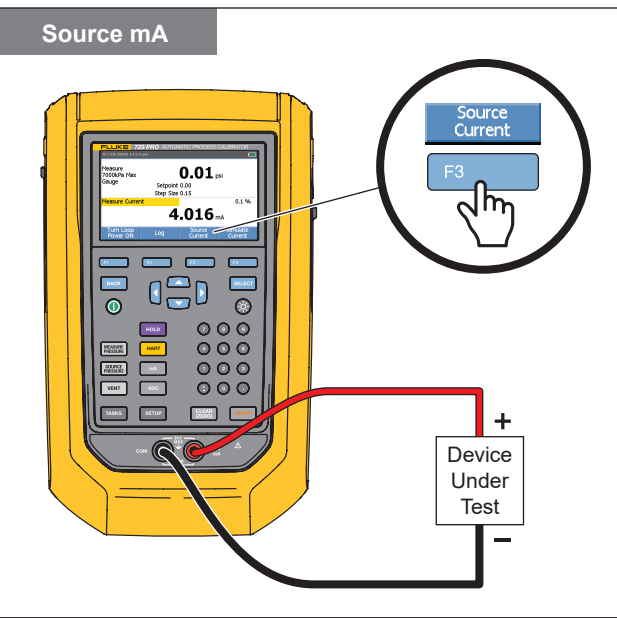

### Lower Display Measure Volts

VDC

Up to 30 V

Device Under Test

### Measure RTD

RTD Probe