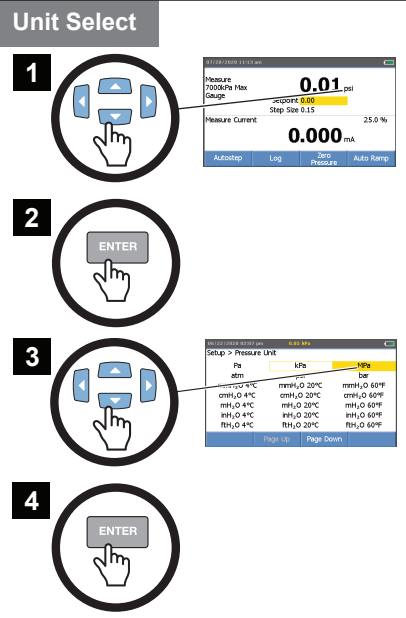

## Display

### Lower Display Measure Volts

VDC

Up to 30 V

Device Under Test

### Measure RTD

RTD Probe