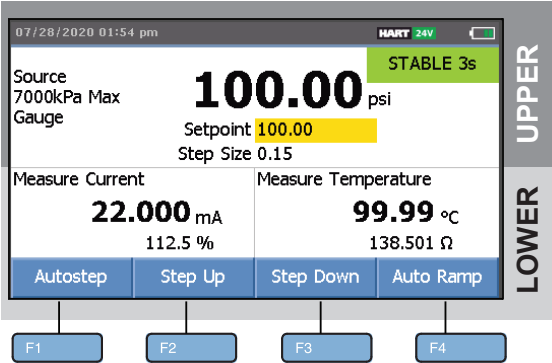

### Lower Display Measure Volts

VDC

Up to 30 V

Device Under Test

### Measure RTD

RTD Probe

### Temperature Units

07/28/2020 01:47 pm

Measure 7000kPa Max Gauge

0.01 psi

Setpoint 0.00

Step Size 0.15

Measure VDC 1.003 V 0.1 %

Measure Temperature 99.98 °C