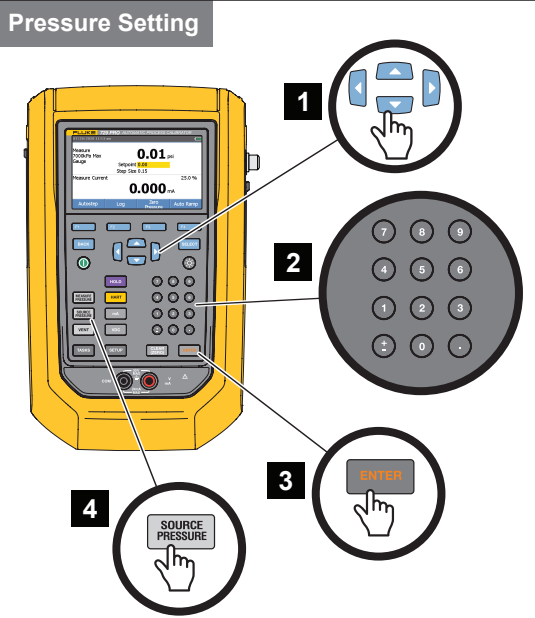

## Display

### Lower Display Measure Volts

VDC

Up to 30 V

Device Under Test

### Measure RTD

RTD Probe

### Temperature Units

07/28/2020 01:47 pm

Measure 7000kPa Max Gauge

0.01 psi

Setpoint 0.00

Step Size 0.15

Measure VDC 1.003 V 0.1 %

Measure Temperature 99.98 °C