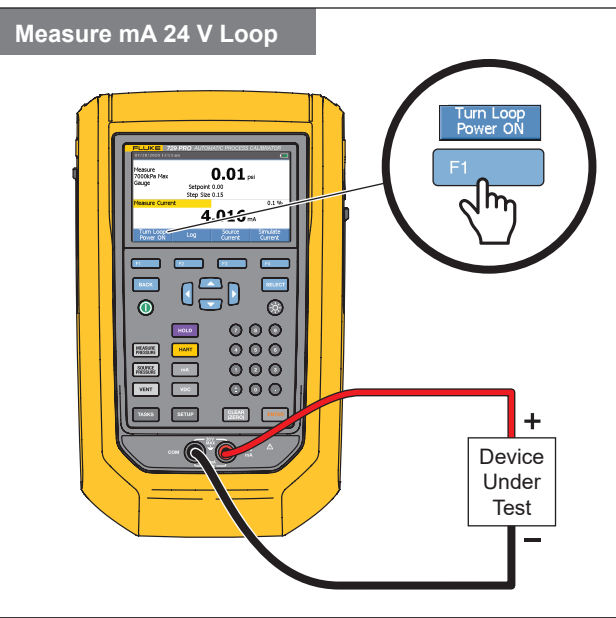

### Lower Display Measure Volts

VDC

Up to 30 V

Device Under Test

### Measure RTD

RTD Probe