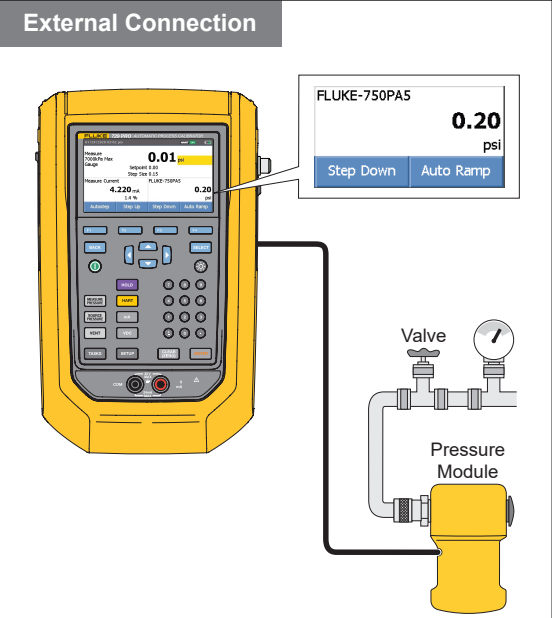

## Display

### Lower Display Measure Volts

VDC

Up to 30 V

Device Under Test

### Measure RTD

RTD Probe