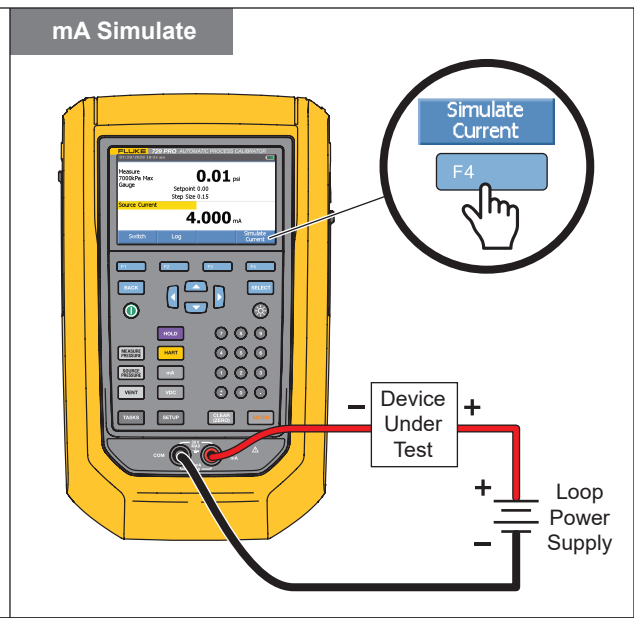

# 729 Pro Automatic Pressure Calibrator

[www.fluke.com](http://www.fluke.com)

## Display

### Lower Display Measure Volts

VDC

Up to 30 V

Device Under Test

### Measure RTD

RTD Probe