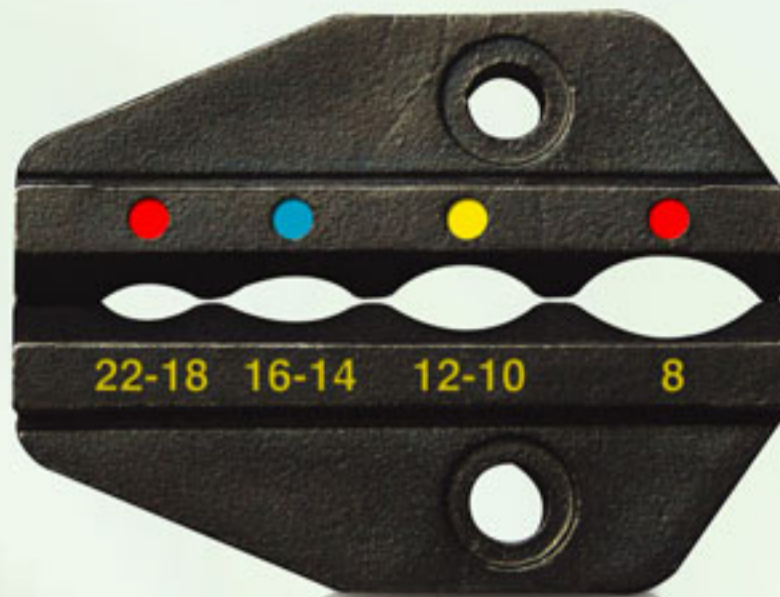

Interchangeable Die

Crimpers

9PK-3003D27 **NEW** DIE Set

► Die Set for

Ergo-Lunar Crimp Frame
(300-096)

Lunar Crimp Frame
(300-054)

CrimPro Crimp Frame
(902-085)

Die Set	Application	Photos	Crimp Size	Description	Part No.
	AWG 8, 12-10, 16-14, 22-18		Insulated Terminals	Lunar Frame w/die	CP-336FD27
				Ergo-Lunar frame w/die	1PK-3003FD27
				CrimPro frame w/die	CP-372FD27
				Die Only	9PK-3003D27