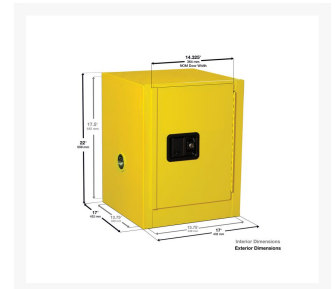

## 4 Gallon Fire Cabinet, 1 Shelf, 1 Door, Self Close, Bench Top, Yellow - 1903X

### Short Description

- Reinforced double wall construction with 1-1/2 in (3.8 cm) air space on sides, top, bottom, back and doors
- Constructed of 18-gauge steel
- Lead-free, high-gloss, baked-on powder finish
- Continuous piano hinges
- Ground connection

- Four adjustable galvanized leveling legs
- Trilingual warning labels
- 2 in (5.1 cm) raised leakproof sill
- Patented adjustable galvanized steel shelves direct spills to back and bottom of leakproof sump and hold 350 lbs. (158.8 kg) Uniform Distributed Load (UDL)
- Internal and external welded construction
- Two 2 in (5.1 cm) internal vents with fire baffle and cap
- Flush mounted door handle with key lock
- Three-point stainless steel bullet latching system
- 3 in (7.6 cm) centers for shelf brackets
- Self-latching doors
- Door closings: Self-Closing (135° opening)
- Concealed self-close mechanism provides obstruction-free access to top shelf space

## Specifications

---

Model No	1903X
Color	Yellow
Material Specifications	18-Gauge Steel
OSHA Compliance	Yes
Complies with NFPA Code 30	Yes
Door Style	Self-close
UPC	048441690077
Dimensions, Exterior	17W x 17Dx 22H
Dimensions, Interior	13.75" W x 13.8" D x 17.5" H (34.9 x 34.9 x 44.5 cm)
Number of Doors	1
Number of Shelves	1
Uniform Fire Code	Yes
Lock	Yes
Gallon Capacity	4
Liter Capacity	15.14
Replacement Shelf Model No.	29935
Pallet Quantity	1
Shelf Depth	13" (33 cm)
Net Weight, lbs	59
Net Weight, kgs	26.76
Adjustable Shelf	Yes