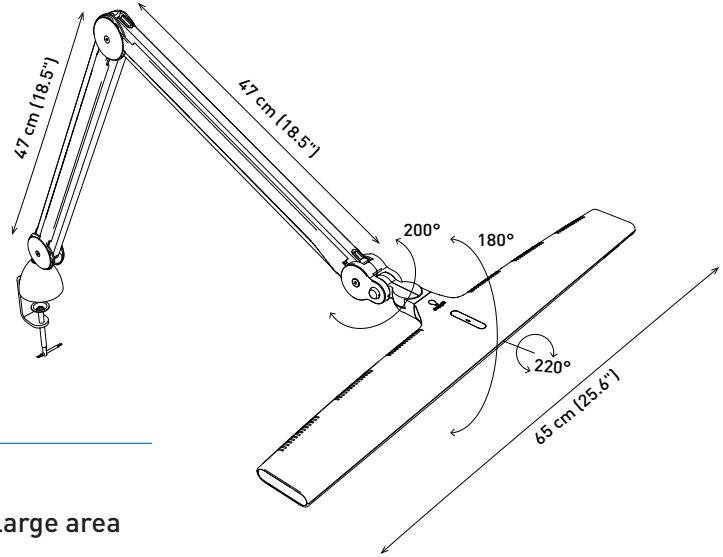

LIGHT QUALITY

ERGONOMICS

DESIGN

daylightcompany.com

daylight

when light matters

LED 6,000 K daylight

3,800 Lux at 30cm (12")

3 brightness levels

Luminos™

TABLE LAMP

U35600

FEATURES

- Extra wide shade for an even spread of light over a large area
- 120 powerful daylight LEDs for true colour matching
- 3 brightness levels – 3,800 – 2,300 and 1,200 Lux
- Multi position head to direct the light where needed
- Heavy duty arm with reinforced joints and covers
- Long reach 112 cm

SPECIFICATIONS

Product information

Weight	3.2 kg (7.1 lb)
Colour	Grey/white
Cable length	2.4 m (94.5")

Light output

Light source	LED
Lumens	1,566 lm
Lux at 30 cm (12")	3,800
Colour temperature	6,000 K
CRI	80+
Energy consumption	20W

Packaging information

Height	40.5 cm (15.9")
Width	91.5 cm (36")
Depth	11 cm (4.3")
Packed weight	4.6 kg (10.2 lb)
Products per master carton	2