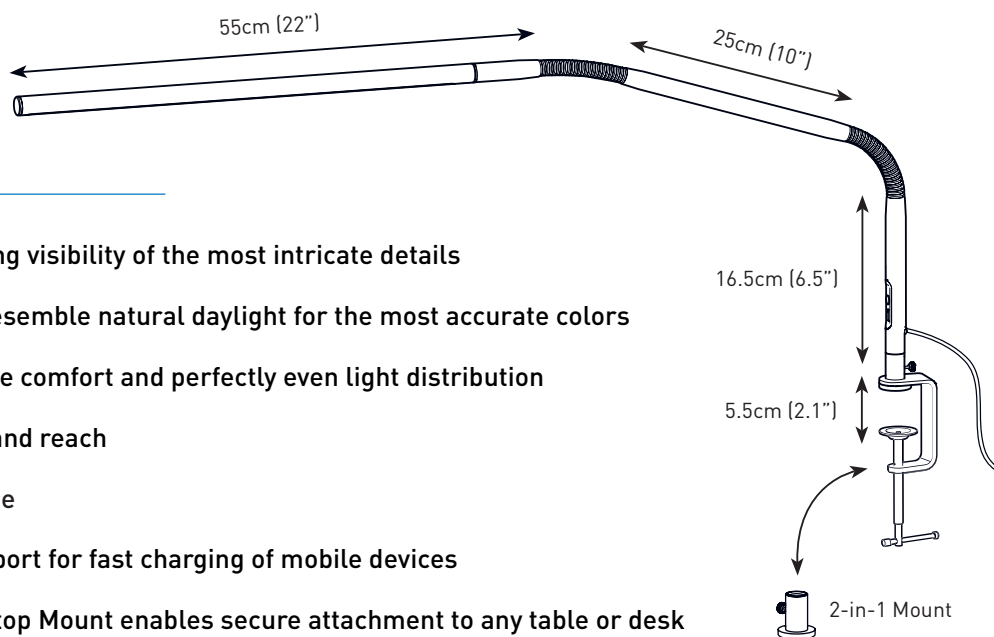

LED 6,000K daylight

3,200 Lux at 30cm (12")

4 brightness levels

LIGHT QUALITY

ERGONOMICS

DESIGN

Slimline 4™

TABLE LAMP

Brushed Steel U35109

Ice Grey U35209

Rose Gold U35309

FEATURES

- Brighter and sleeker than ever, enabling visibility of the most intricate details
- 6,000K / 95+ CRI LEDs that precisely resemble natural daylight for the most accurate colors
- Anti-glare diffuser provides optimal eye comfort and perfectly even light distribution
- Taller design offers greater flexibility and reach
- Tactile micro-switch button for easy use
- Features a high-power 5V / 2A USB-C port for fast charging of mobile devices
- 2-in-1 Table Clamp & Screwable Tabletop Mount enables secure attachment to any table or desk

SPECIFICATIONS

Product information

Weight	2.1 lb
Color	Brushed Steel / Ice Grey / Rose Gold
Cable length	79"

Packaging information

Height	9.3"
Width	23"
Depth	2.4"
Packed weight	3.4 lb
Products per master carton	4

Light output

Light source	LED
Lumens	1,000 lm
Lux at 30cm (12") steps 1-2-3-4	3,200-2,000-1,500-750
Color temperature	6,000K
CRI	95+
Energy consumption	13.6W

ACCESSORIES

U91707 Magnifying Arm

- 13cm (5") diameter rimless lens, 1.75X magnification (3 diopter), clip-on flexible arm with 57cm (22.4") maximum reach