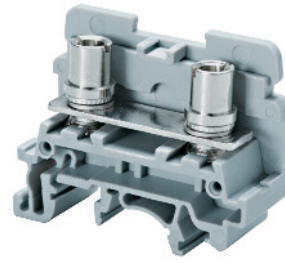

CSTSN6U

CSTSB4U

CSTSB5U

17 mm

17 mm

17 mm

39.5 x 50 mm

39.5 x 50 mm

39.5 x 50 mm

12 mm

12 mm

12 mm

Polyamide 6.6

Polyamide 6.6

Polyamide 6.6

2 screw connection for M5 ring/fork lugs

2 screw connection for M4 ring/fork lugs

2 screw connection for M5 ring/fork lugs

C US	60947-7-1	C US E220514
22-2 AWG	1.5-35 sq.mm	22-2 AWG
600 V	1000 V	600 V
125 A	125 A	125 A
25 lb-in	3.0 Nm	25 lb-in