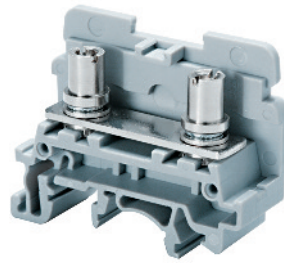

CSTSN6U

CSTSB4U

CSTSB5U

17 mm

17 mm

17 mm

39.5 x 50 mm

39.5 x 50 mm

39.5 x 50 mm

12 mm

12 mm

12 mm

Polyamide 6.6

Polyamide 6.6

Polyamide 6.6

2 screw connection for M5 ring/fork lugs

2 screw connection for M4 ring/fork lugs

2 screw connection for M5 ring/fork lugs

C US	60947-7-1	C US E220514
22-2 AWG	1.5-35 sq.mm	22-2 AWG
600 V	1000 V	600 V
125 A	125 A	125 A
25 lb-in	3.0 Nm	25 lb-in