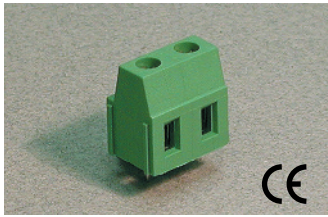

## 7.50mm Pin Spacing – Fixed PCB Blocks

Pin Spacing: 7.50mm  
 Orientation: Vertical  
 Clamp Type: Screw Cage  
 Design: Modular

**MV-27xx**

### ELECTRICAL

	Current	Voltage	Wire Range
	15A <sup>①</sup>	300V	30-14AWG
	16A	750V	2.5mm <sup>2</sup> Stranded 4.0mm <sup>2</sup> Solid

### INSTALLATION DATA

Screw Size	M3	PCB Hole Size	1.3mm
Torque	0.5Nm (4.5 lbf-in.)	Stripping Lgth.	8.3mm