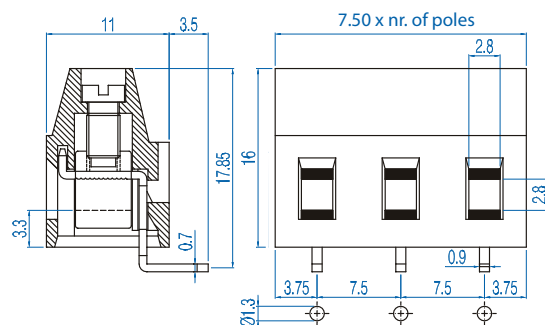

^② 16A Factory Wiring - UL