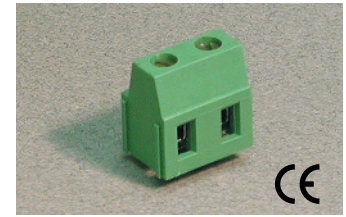

### INSTALLATION DATA

Screw Size	M3	PCB Hole Size	1.3mm
Torque	0.5Nm (4.5 lbf-in.)	Stripping Lgth.	8.3mm

### MATERIAL

<b>Body</b>	Polyamide	<b>Screw</b>	Galvanized Steel
<b>Flammability Class</b>	UL94V-0	<b>Terminal</b>	Tin-Plated Brass
<b>Temperature Limit</b>	105°C UL 125°C IEC	<b>Clamp</b>	Nickeled Brass
<b>Color</b>	Green		

No. Poles	Cat. #	Length (mm)	Std. Pk.
2	MV-272	15.0	100
3	MV-273	22.5	100
4	MV-274	30.0	50
5	MV-275	37.5	50
6	MV-276	45.0	50
7	MV-277	52.5	50
8	MV-278	60.0	50
9	MV-279	67.5	50
10	MV-2710	75.0	50
11	MV-2711	82.5	50
12	MV-2712	90.0	50
13	MV-2713	97.5	20
14	MV-2714	105.0	20
15	MV-2715	112.5	20
16	MV-2716	120.0	20

<sup>①</sup> 16A Factory Wiring - UL

Pin Spacing: 7.50mm  
 Orientation: Horizontal  
 Clamp Type: Screw Cage  
 Design: Modular

**MH-27xx**