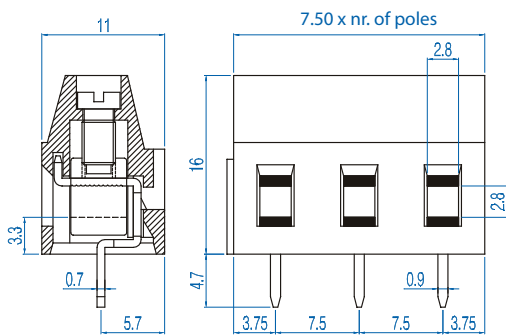

## 7.50mm Pin Spacing – Fixed PCB Blocks

Pin Spacing: 7.50mm  
 Orientation: Vertical  
 Clamp Type: Screw Cage  
 Design: Modular

**MV-27xx**

### INSTALLATION DATA

Screw Size	M3	PCB Hole Size	1.3mm
Torque	0.5Nm (4.5 lbf-in.)	Stripping Lgth.	8.3mm

<sup>①</sup> 16A Factory Wiring - UL

Pin Spacing: 7.50mm  
 Orientation: Horizontal  
 Clamp Type: Screw Cage  
 Design: Modular

**MH-27xx**