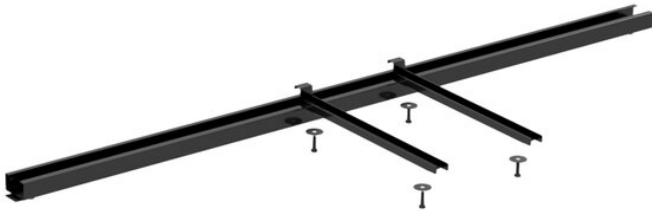

Cornerstone drawer bracket bar 96", ESD black

Drawer bracket for mounting Treston drawer units to the Cornerstone frame.

Product code	CSBDB96-59
Width inches	94.49
Depth inches	2.24
Height inches	1.22
Package width inches	2.99
Package depth inches	95
Package height inches	2.99
Package weight lbs	15

Quantity per package	1
ESD	Yes
Color name	Black
Available for the following products	
Frame material	Epoxy powder-coated steel
Warranty years	10
Other	Made in the USA