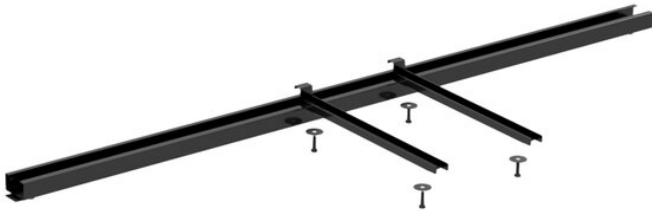

## Cornerstone drawer bracket bar 72", ESD black

Drawer bracket for mounting Treston drawer units to the Cornerstone frame.

Product code	CSBDB72-59
Width inches	70.87
Depth inches	2.24
Height inches	1.22
Package width inches	2.99
Package depth inches	71.97
Package height inches	2.99
Package weight lbs	12

Quantity per package	1
ESD	Yes
Color name	Black
Available for the following products	
Frame material	Epoxy powder-coated steel
Warranty years	10
Other	Made in the USA