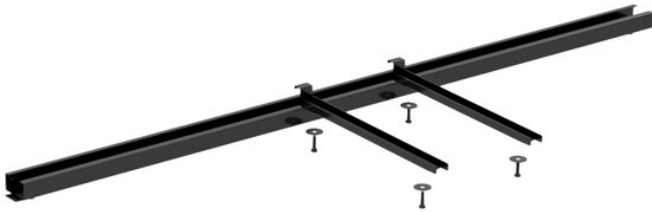

Cornerstone drawer bracket bar 60", ESD black

Drawer bracket for mounting Treston drawer units to the Cornerstone frame.

Product code	CSBDB60-59
Width inches	59.06
Depth inches	2.24
Height inches	1.22
Package width inches	2.99
Package depth inches	58.98
Package height inches	2.99
Package weight lbs	10

Quantity per package	1
ESD	Yes
Color name	Black
Available for the following products	
Frame material	Epoxy powder-coated steel
Warranty years	10
Other	Made in the USA