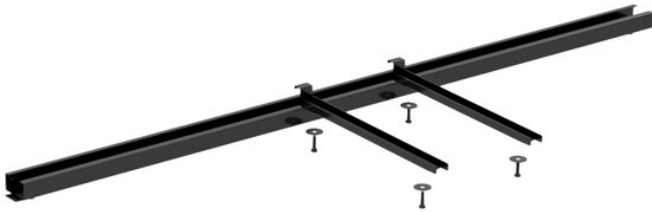

Cornerstone drawer bracket bar 48", ESD black

Drawer bracket for mounting Treston drawer units to the Cornerstone frame.

Product code	CSBDB48-59
Width inches	47.24
Depth inches	2.24
Height inches	1.22
Package width inches	2.99
Package depth inches	46.97
Package height inches	2.99
Package weight lbs	8

Quantity per package	1
ESD	Yes
Color name	Black
Available for the following products	
Frame material	Epoxy powder-coated steel
Warranty years	10
Other	Made in the USA