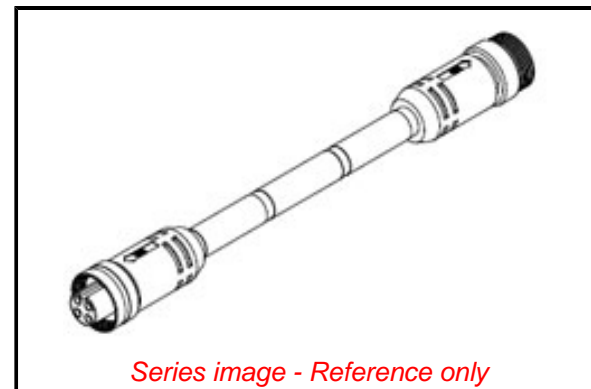

PLEASE CHECK WWW.MOLEX.COM FOR LATEST PART INFORMATION

Part Number: [1300640178](#)
Status: **Active**
Overview: [BradPower Cordsets and Receptacles](#)
Description: BradPower D-Size (1 3/8"-M35) Double-Ended Cordset, 4 Poles, Male (Straight) to Female (Straight), 10 AWG, Gray PVC Cable, 1.0m (3.28') Length

Documents:

[Drawing \(PDF\)](#) [RoHS Certificate of Compliance \(PDF\)](#)

Agency Certification

UL E258922

General

Product Family Industrial Cordsets
 Series [130064](#)
 Connector End A BradPower D-Size (1 3/8"-M35)
 Connector End B BradPower D-Size (1 3/8"-M35)
 IP Rating IP67
 Material - Contact Copper Alloy
 Overview [BradPower Cordsets and Receptacles](#)
 Product Name BradPower D-Size
 Protocol N/A
 Region Europe
 Taxonomy Circular Industrial Cordsets
 Type Double Ended
 UPC 78678858948

Physical

Cable Diameter 5.08mm (.200")
 Cable Length 1.0m (3.28')
 Color - Cable Jacket Gray
 Coupling Style Threaded
 Gender Female-Male
 Keyway Single
 LED Indicator No
 Material - Cable Jacket PVC
 Material - Connector Body TPE
 Material - Coupling Nut Anodized Aluminum
 Material - Plating Mating Gold
 Net Weight 144.000/g
 Orientation Straight to Straight
 Poles 4
 Temperature Range - Operating -20° to +90°C
 Wire Size AWG 10
 Wire/Cable Type ST00W, TC-ER Direct Burial

Electrical

Current - Maximum per Contact 32.0A
 Voltage - Maximum 600V AC/DC

Material Info

Engineering Number CC4030A48M010

Reference - Drawing Numbers

Sales Drawing SD-130064-065-001

Series image - Reference only