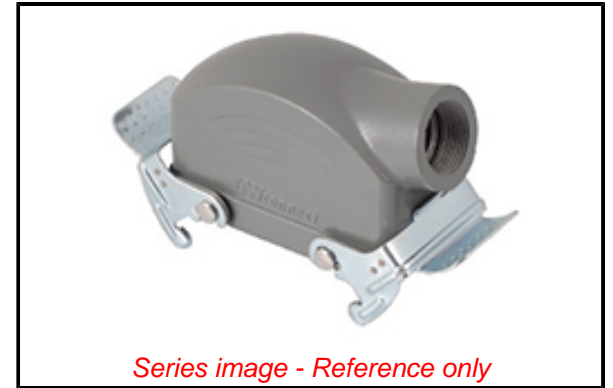

PLEASE CHECK WWW.MOLEX.COM FOR LATEST PART INFORMATION

Part Number: [0936013294](#)
Status: **Active**
Overview: GWconnect Heavy Duty Connectors (HDC)
Description: GWconnect STD - Standard, Double Lever Hood, Die-cast Aluminum, with 2 Levers, Side Entry, Size 24B «104x27», Extended Pg21 Thread, Grey

Documents:

[RoHS Certificate of Compliance (PDF)](#)

Agency Certification

CSA 256883
UL E249674

General

Product Family Industrial Connectors / Enclosures
Series [93601](#)
Color - Cable Jacket N/A
Component Size 24B «104X27»
Component Type Double Lever Hood
Exclude SD Check Yes
IP Rating IP66, IP69
Overview [GWconnect Heavy Duty Connectors (HDC)](#)
Product Category Heavy Duty Connectors
Product Name GWconnect
Standard ANSI/UL 50, ANSI/UL 50 E, CSA C22.2 No.94-1-2, EN 61984
Type STD
UPC 887191882352

Physical

Entry Location Side
Hood Coating Polyester Powder
Hood Color GREY RAL 7037
Lock to Mating Part Yes
Material - Hood Die-cast Aluminum
Material - Lever Galvanized Steel
Net Weight 268.000/g
Number of Levers 2
Packaging Type Bag
Thread Size Pg21
Thread Type (Pg)

Electrical

Voltage - Maximum 500V

Material Info

Engineering Number 7824.5098.0

Series image - Reference only

EU ELV

Not Reviewed

EU RoHS

Not Reviewed

REACH SVHC

Not Reviewed

Halogen-Free

Status

Not Reviewed

For more information, please visit [Contact US](#)

China ROHS

Not Reviewed

ELV

Not Reviewed

RoHS Phthalates

Not Reviewed

Search Parts in this Series

[93601 Series](#)

Use With

Size 24B «104x27» S-D, S-DD, S-E, S-EE, S-EP, S-ES, S-HSB, S-ESHV, S-K, S-M, and S-EHV Inserts